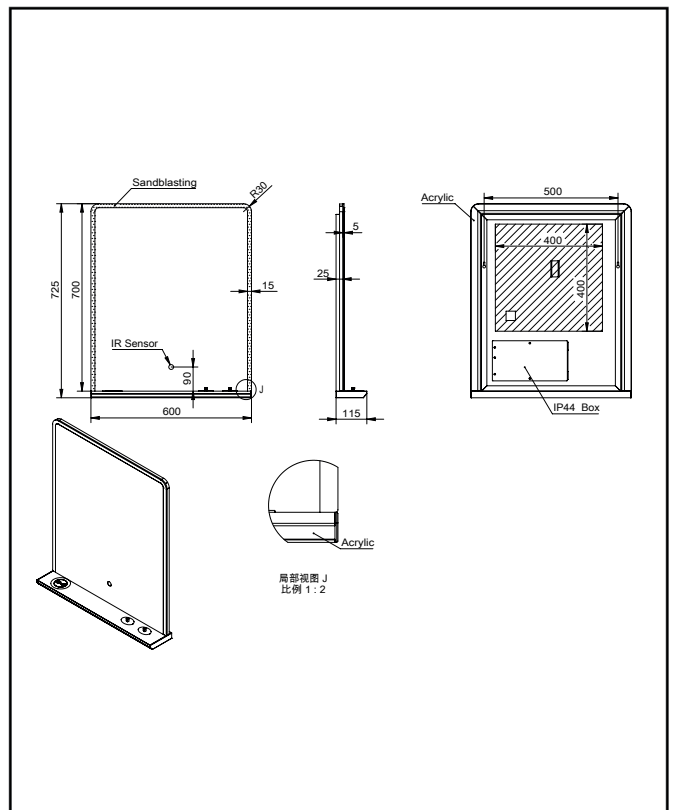

PRODUCT DATA SHEET

Charj 600x700 LED Mirror

Product Code: MIRROR022

Product Name	MIRROR022
Product Description	Charj 500x700 LED Mirror
Product Transportation	
Barcode	5060991254764
Country of origin	China
Commodity code	7009910000
Product Measurements	
Product Weight (KG)	7.5
Product Width (mm)	500
Product Height (mm)	720
Product Depth (mm)	115
Primary Packed Measurements	
Packaged Weight	10.5
Packed Length	700
Packed Width	800
Packed Height	140

General Information	
Construction Material	Mirror / Plastic
Installation type	Wall Mounted
Colour / Finish	White
Mirror Attributes	
Bulb Watts	50
Bulb Type	LED
Voltage	230
Switch Type	Infrared
Shaving Socket	No
Demister	Yes
Clock	No
Hang Type	Landscape
Light Colour	White
Lumens	1238
Light Temperature	2700-6500K
Dimmable	Yes
Energy Rating	F
Internal Shelves	No
Down Light	No
Bluetooth Speaker	No
IP Rating	IP44

SCUDO
BEAUTIFUL BATHROOMS

0330 124 7290

sales@scudo.co.uk - www.scudo.co.uk

Scudo is the trading name of Harrison Bathrooms Ltd. Whilst we endeavour to ensure that the product information is accurate we accept no liability for any information given. All images are for illustration purposes only. Product images and specification are subject to change. Measurements are in millimetres and are nominal.

LIFETIME GUARANTEE

We are confident in our products and we want our customer to be, we proudly give a lifetime guarantee on our taps and showers, further details can be found on our website.

Dimensions

(Measurements in mm)