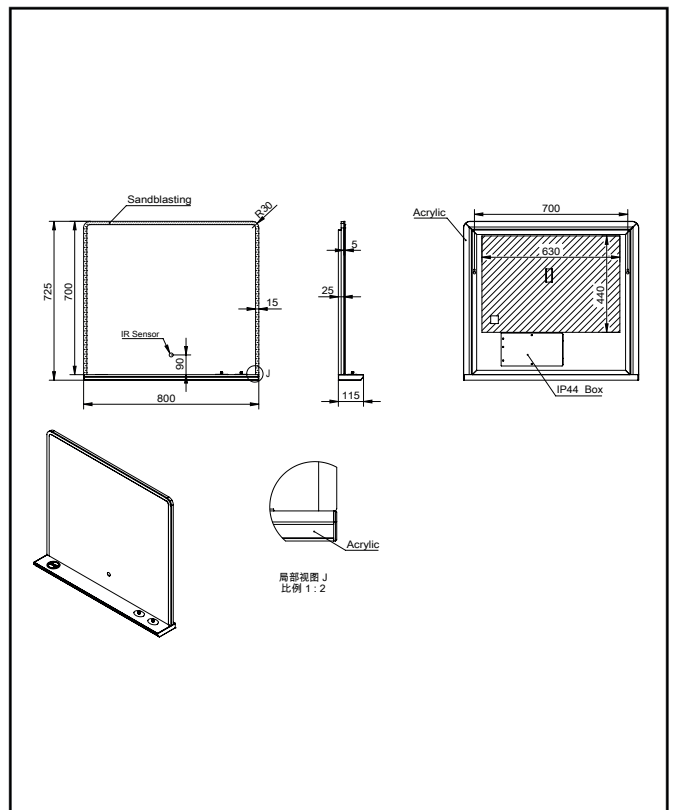

PRODUCT DATA SHEET

Charj 800x700 LED Mirror

Product Code: MIRROR023

Product Name	MIRROR023
Product Description	Charj 800x700 LED Mirror
Product Transportation	
Barcode	5060991254764
Country of origin	China
Commodity code	7009910000
Product Measurements	
Product Weight (KG)	10.5
Product Width (mm)	800
Product Height (mm)	720
Product Depth (mm)	115
Primary Packed Measurements	
Packaged Weight	13.5
Packed Length	900
Packed Width	800
Packed Height	140

General Information	
Construction Material	Mirror / Plastic
Installation type	Wall Mounted
Colour / Finish	White
Mirror Attributes	
Bulb Watts	50
Bulb Type	LED
Voltage	230
Switch Type	Infrared
Shaving Socket	No
Demister	Yes
Clock	No
Hang Type	Landscape
Light Colour	White
Lumens	1238
Light Temperature	2700-6500K
Dimmable	Yes
Energy Rating	F
Internal Shelves	No
Down Light	No
Bluetooth Speaker	No
IP Rating	IP44

SCUDO
BEAUTIFUL BATHROOMS

0330 124 7290

sales@scudo.co.uk - www.scudo.co.uk

Scudo is the trading name of Harrison Bathrooms Ltd. Whilst we endeavour to ensure that the product information is accurate we accept no liability for any information given. All images are for illustration purposes only. Product images and specification are subject to change. Measurements are in millimetres and are nominal.

LIFETIME GUARANTEE

We are confident in our products and we want our customer to be, we proudly give a lifetime guarantee on our taps and showers, further details can be found on our website.

Dimensions

(Measurements in mm)