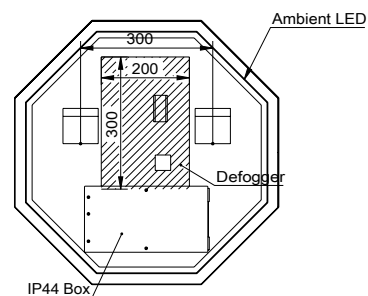

PRODUCT DATA SHEET

Octagonal Mirror 600 Brushed Brass

Product Code: MIRROR016

SCUDO
BEAUTIFUL BATHROOMS

0330 124 7290

sales@scudo.co.uk - www.scudo.co.uk

Scudo is the trading name of Harrison Bathrooms Ltd. Whilst we endeavour to ensure that the product information is accurate we accept no liability for any information given. All images are for illustration purposes only. Product images and specification are subject to change. Measurements are in millimetres and are nominal.

Product Name	MIRROR016
Product Description	Octagonal Mirror 600 Brushed Brass
Product Transportation	
Barcode	5060991252432
Country of origin	CHINA
Commodity code	7009910000
Product Measurements	
Product Weight (KG)	6.5
Product Width (mm)	600
Product Height (mm)	600
Product Depth (mm)	60
Primary Packed Measurements	
Packaged Weight	8.5
Packed Length	
Packed Width	
Packed Height	

General Information	
Construction Material	Copper Free Mirror / Aluminium
Installation type	Wall Mounted
Colour / Finish	Brushed Brass
Mirror Attributes	
Bulb Watts	35
Bulb Type	LED
Voltage	230
Switch Type	Infrared
Shaving Socket	No
Demister	Yes
Clock	No
Hang Type	Portrait
Light Colour	COOL/WARM WHITE
Lumens	2309
Light Temperature	2700-6500K
Dimmable	Yes
Energy Rating	F
Internal Shelves	NO
Down Light	NO
Bluetooth Speaker	NO
IP Rating	IP44