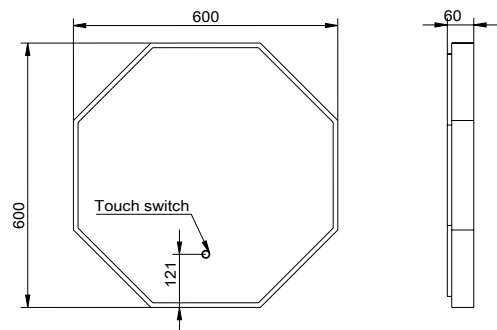

PRODUCT DATA SHEET

Octagonal Mirror 600 Brushed Brass

Product Code: MIRROR016

SCUDO
BEAUTIFUL BATHROOMS

0330 124 7290

sales@scudo.co.uk - www.scudo.co.uk

Scudo is the trading name of Harrison Bathrooms Ltd. Whilst we endeavour to ensure that the product information is accurate we accept no liability for any information given. All images are for illustration purposes only. Product images and specification are subject to change. Measurements are in millimetres and are nominal.

Product Name	MIRROR016
Product Description	Octagonal Mirror 600 Brushed Brass
Product Transportation	
Barcode	5060991252432
Country of origin	CHINA
Commodity code	7009910000
Product Measurements	
Product Weight (KG)	6.5
Product Width (mm)	600
Product Height (mm)	600
Product Depth (mm)	60
Primary Packed Measurements	
Packaged Weight	8.5
Packed Length	
Packed Width	
Packed Height	

General Information	
Construction Material	Copper Free Mirror / Aluminium
Installation type	Wall Mounted
Colour / Finish	Brushed Brass
Mirror Attributes	
Bulb Watts	35
Bulb Type	LED
Voltage	230
Switch Type	Infrared
Shaving Socket	No
Demister	Yes
Clock	No
Hang Type	Portrait
Light Colour	COOL/WARM WHITE
Lumens	2309
Light Temperature	2700-6500K
Dimmable	Yes
Energy Rating	F
Internal Shelves	NO
Down Light	NO
Bluetooth Speaker	NO
IP Rating	IP44