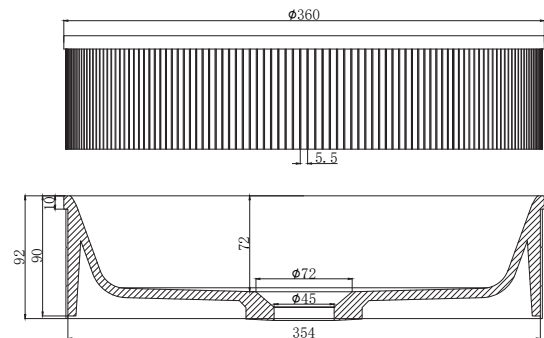

PRODUCT DATA SHEET

KOKO Basin Brushed Brass

Product Code: KOKO-BASIN-360-BBRASS

SCUDO
BEAUTIFUL BATHROOMS

0330 124 7290

sales@scudo.co.uk - www.scudo.co.uk

Scudo is the trading name of Harrison Bathrooms Ltd. Whilst we endeavour to ensure that the product information is accurate we accept no liability for any information given. All images are for illustration purposes only. Product images and specification are subject to change. Measurements are in millimetres and are nominal.

Product Name	KOKO-BASIN-360-BBRASS
Product Description	Koko Basin 360mm Brushed Brass
Product Transportation	
Barcode	5060991254184
Country of origin	China
Commodity code	7324900000
Product Measurements	
Product Weight (KG)	4.6
Product Width (mm)	360
Product Height (mm)	360
Product Depth (mm)	92
Primary Packed Measurements	
Packaged Weight	5.4
Packed Length	440
Packed Width	420
Packed Height	149

General Information	
Construction Material	304 Stainless Steel / Ceramic
Installation type	Countertop
Colour / Finish	Brushed Brass
Basin Attributes	
Basin Type	Countertop
Number of Tap Holes	0
Overflow	No
Recommended waste type	Unslotted / Universal
Inner Bowl Width (mm)	350
Inner Bowl Length (mm)	350
Inner Bowl Depth (mm)	72

Dimensions

(Measurements in mm)

LIFETIME GUARANTEE

We are confident in our products and we want our customer to be, we proudly give a lifetime guarantee on our taps and showers, further details can be found on our website.