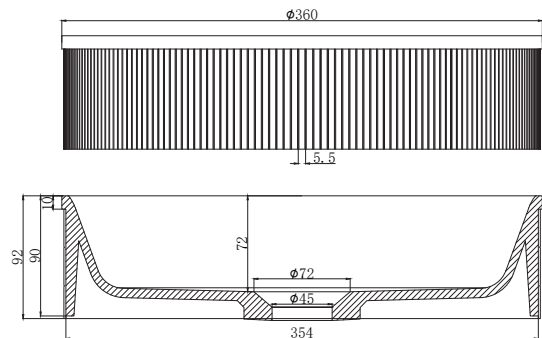

Product Name	KOKO-BASIN-360-BLK
Product Description	Koko Basin 360mm Matte Black
<b>Product Transportation</b>	
Barcode	5060991254177
Country of origin	China
Commodity code	7324900000
<b>Product Measurements</b>	
Product Weight (KG)	4.6
Product Width (mm)	360
Product Height (mm)	360
Product Depth (mm)	92
<b>Primary Packed Measurements</b>	
Packaged Weight	5.4
Packed Length	440
Packed Width	420
Packed Height	149

<b>General Information</b>	
Construction Material	304 Stainless Steel / Ceramic
Installation type	Countertop
Colour / Finish	Matte Black
<b>Basin Attributes</b>	
Basin Type	Countertop
Number of Tap Holes	0
Overflow	No
Recommended waste type	Unslotted / Universal
Inner Bowl Width (mm)	350
Inner Bowl Length (mm)	350
Inner Bowl Depth (mm)	72

## Dimensions

(Measurements in mm)