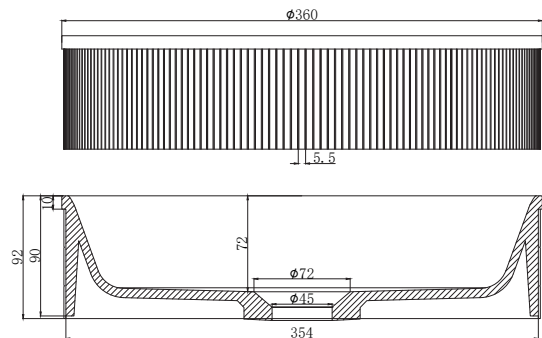

PRODUCT DATA SHEET

KOKO Basin Gunmetal

Product Code: KOKO-BASIN-360-GUN

SCUDO
BEAUTIFUL BATHROOMS

0330 124 7290

sales@scudo.co.uk - www.scudo.co.uk

Scudo is the trading name of Harrison Bathrooms Ltd. Whilst we endeavour to ensure that the product information is accurate we accept no liability for any information given. All images are for illustration purposes only. Product images and specification are subject to change. Measurements are in millimetres and are nominal.

Product Name	KOKO-BASIN-360-GUN
Product Description	Koko Basin 360mm Gunmetal
Product Transportation	
Barcode	5060991254191
Country of origin	China
Commodity code	7324900000
Product Measurements	
Product Weight (KG)	4.6
Product Width (mm)	360
Product Height (mm)	360
Product Depth (mm)	92
Primary Packed Measurements	
Packaged Weight	5.4
Packed Length	440
Packed Width	420
Packed Height	149

General Information	
Construction Material	304 Stainless Steel / Ceramic
Installation type	Countertop
Colour / Finish	Gunmetal
Basin Attributes	
Basin Type	Countertop
Number of Tap Holes	0
Overflow	No
Recommended waste type	Unslotted / Universal
Inner Bowl Width (mm)	350
Inner Bowl Length (mm)	350
Inner Bowl Depth (mm)	72

Dimensions

(Measurements in mm)

LIFETIME GUARANTEE

We are confident in our products and we want our customer to be, we proudly give a lifetime guarantee on our taps and showers, further details can be found on our website.