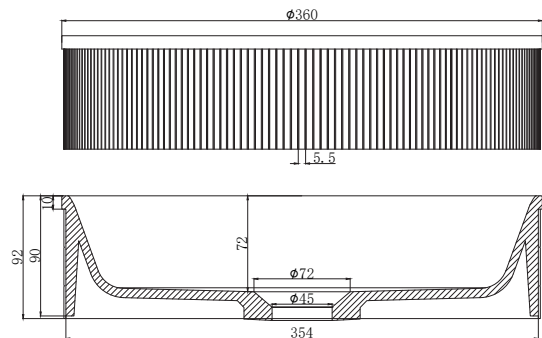

Product Name	KOKO-BASIN-360-BRONZE
Product Description	Koko Basin 360mm Brushed Bronze
Product Transportation	
Barcode	5060991254207
Country of origin	China
Commodity code	7324900000
Product Measurements	
Product Weight (KG)	4.6
Product Width (mm)	360
Product Height (mm)	360
Product Depth (mm)	92
Primary Packed Measurements	
Packaged Weight	5.4
Packed Length	440
Packed Width	420
Packed Height	149

General Information	
Construction Material	304 Stainless Steel / Ceramic
Installation type	Countertop
Colour / Finish	Brushed Bronze
Basin Attributes	
Basin Type	Countertop
Number of Tap Holes	0
Overflow	No
Recommended waste type	Unslotted / Universal
Inner Bowl Width (mm)	350
Inner Bowl Length (mm)	350
Inner Bowl Depth (mm)	72

Dimensions

(Measurements in mm)

LIFETIME GUARANTEE

We are confident in our products and we want our customer to be, we proudly give a lifetime guarantee on our taps and showers, further details can be found on our website.