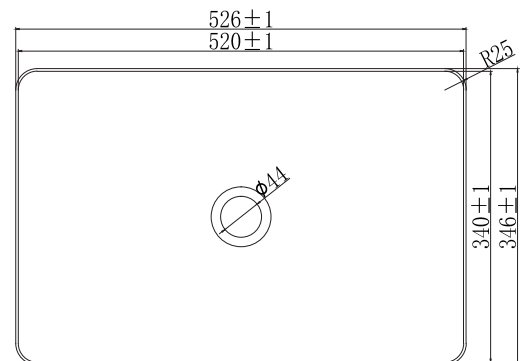

PRODUCT DATA SHEET

CORE Basin Brushed Brass

Product Code: CORE-BASIN-340-BBRASS

SCUDO
BEAUTIFUL BATHROOMS

0330 124 7290

sales@scudo.co.uk - www.scudo.co.uk

Scudo is the trading name of Harrison Bathrooms Ltd. Whilst we endeavour to ensure that the product information is accurate we accept no liability for any information given. All images are for illustration purposes only. Product images and specification are subject to change. Measurements are in millimetres and are nominal.

Product Name	CORE-BASIN-340-BBRASS
Product Description	Core Basin Brushed Brass
Product Transportation	
Barcode	5060991254252
Country of origin	China
Commodity code	7324900000
Product Measurements	
Product Weight (KG)	9.00
Product Width (mm)	526
Product Height (mm)	346
Product Depth (mm)	120
Primary Packed Measurements	
Packaged Weight	9.7
Packed Length	540
Packed Width	370
Packed Height	160

General Information	
Construction Material	304 Stainless Steel
Installation type	Countertop
Colour / Finish	Brushed Brass
Basin Attributes	
Basin Type	Countertop
Number of Tap Holes	0
Overflow	No
Recommended waste type	Unslotted / Universal
Inner Bowl Width (mm)	520
Inner Bowl Length (mm)	340
Inner Bowl Depth (mm)	110