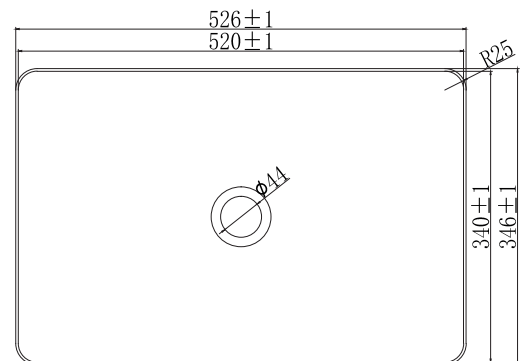

PRODUCT DATA SHEET

CORE Basin Gunmetal

Product Code: CORE-BASIN-340-GUN

SCUDO
BEAUTIFUL BATHROOMS

0330 124 7290

sales@scudo.co.uk - www.scudo.co.uk

Scudo is the trading name of Harrison Bathrooms Ltd. Whilst we endeavour to ensure that the product information is accurate we accept no liability for any information given. All images are for illustration purposes only. Product images and specification are subject to change. Measurements are in millimetres and are nominal.

Product Name	CORE-BASIN-340-GUN
Product Description	Core Basin Gunmetal
Product Transportation	
Barcode	5060991254269
Country of origin	China
Commodity code	7324900000
Product Measurements	
Product Weight (KG)	9.00
Product Width (mm)	526
Product Height (mm)	346
Product Depth (mm)	120
Primary Packed Measurements	
Packaged Weight	9.7
Packed Length	540
Packed Width	370
Packed Height	160

General Information	
Construction Material	304 Stainless Steel
Installation type	Countertop
Colour / Finish	Gunmetal
Basin Attributes	
Basin Type	Countertop
Number of Tap Holes	0
Overflow	No
Recommended waste type	Unslotted / Universal
Inner Bowl Width (mm)	520
Inner Bowl Length (mm)	340
Inner Bowl Depth (mm)	110