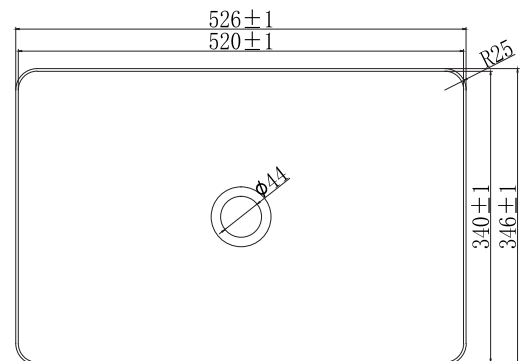

PRODUCT DATA SHEET

CORE Basin Brushed Bronze

Product Code: CORE-BASIN-340-BRONZE

SCUDO
BEAUTIFUL BATHROOMS

0330 124 7290

sales@scudo.co.uk - www.scudo.co.uk

Scudo is the trading name of Harrison Bathrooms Ltd. Whilst we endeavour to ensure that the product information is accurate we accept no liability for any information given. All images are for illustration purposes only. Product images and specification are subject to change. Measurements are in millimetres and are nominal.

Product Name	CORE-BASIN-340-BRONZE
Product Description	Core Basin Brushed Bronze
Product Transportation	
Barcode	5060991254276
Country of origin	China
Commodity code	7324900000
Product Measurements	
Product Weight (KG)	9.00
Product Width (mm)	526
Product Height (mm)	346
Product Depth (mm)	120
Primary Packed Measurements	
Packaged Weight	9.7
Packed Length	540
Packed Width	370
Packed Height	160

General Information	
Construction Material	304 Stainless Steel
Installation type	Countertop
Colour / Finish	Brushed Bronze
Basin Attributes	
Basin Type	Countertop
Number of Tap Holes	0
Overflow	No
Recommended waste type	Unslotted / Universal
Inner Bowl Width (mm)	520
Inner Bowl Length (mm)	340
Inner Bowl Depth (mm)	110