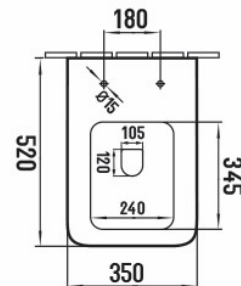

Product Name	WH-SQ-GW
Product Description	Wall Hung Square Toilet Gloss White
<b>Product Transportation</b>	
Barcode	5060991254412
Country of origin	China
Commodity code	691010000
<b>Product Measurements</b>	
Product Weight (KG)	26.4
Product Width (mm)	350
Product Height (mm)	345
Product Depth (mm)	520
<b>Primary Packed Measurements</b>	
Packaged Weight	28
Packed Length	535
Packed Width	410
Packed Height	440

<b>General Information</b>	
Construction Material	Ceramic
Installation type	WC Frame
Colour / Finish	White
<b>WC Pan Specification</b>	
Projection (mm)	520
Toilet Pan Height (mm)	345
Pan Fixing Kit Included	Yes
Seat Included	No
Shape	Square
Type	Wall Hung
<b>Waste Connection Specification</b>	
Floor to center of soil pipe (mm)	180
Wall to start of soil pipe (mm)	

**Dimensions**  
(Measurements in mm)