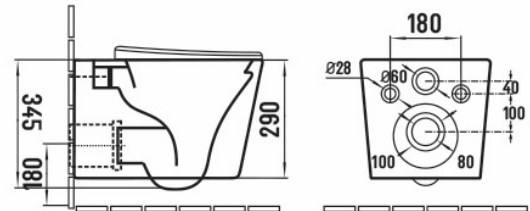

## Wall Hung Square Toilet Gloss White

Product Code: WH-SQ-GW

**SCUDO**  
BEAUTIFUL BATHROOMS

0330 124 7290

sales@scudo.co.uk - www.scudo.co.uk

Scudo is the trading name of Harrison Bathrooms Ltd. Whilst we endeavour to ensure that the product information is accurate we accept no liability for any information given. All images are for illustration purposes only. Product images and specification are subject to change. Measurements are in millimetres and are nominal.

Product Name	WH-SQ-GW
Product Description	Wall Hung Square Toilet Gloss White
<b>Product Transportation</b>	
Barcode	5060991254412
Country of origin	China
Commodity code	691010000
<b>Product Measurements</b>	
Product Weight (KG)	26.4
Product Width (mm)	350
Product Height (mm)	345
Product Depth (mm)	520
<b>Primary Packed Measurements</b>	
Packaged Weight	28
Packed Length	535
Packed Width	410
Packed Height	440

<b>General Information</b>	
Construction Material	Ceramic
Installation type	WC Frame
Colour / Finish	White
<b>WC Pan Specification</b>	
Projection (mm)	520
Toilet Pan Height (mm)	345
Pan Fixing Kit Included	Yes
Seat Included	No
Shape	Square
Type	Wall Hung
<b>Waste Connection Specification</b>	
Floor to center of soil pipe (mm)	180
Wall to start of soil pipe (mm)	

**Dimensions**  
(Measurements in mm)