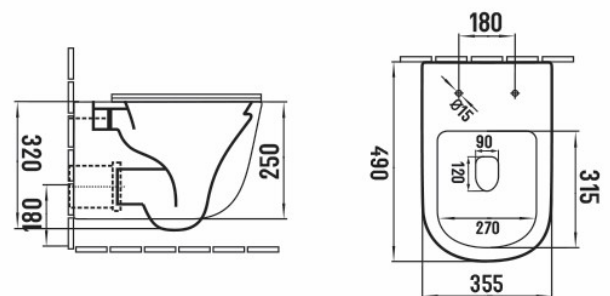

PRODUCT DATA SHEET

Wall Hung Round Toilet Gloss White

Product Code: WH-RD-GW

SCUDO
BEAUTIFUL BATHROOMS

0330 124 7290

sales@scudo.co.uk - www.scudo.co.uk

Scudo is the trading name of Harrison Bathrooms Ltd. Whilst we endeavour to ensure that the product information is accurate we accept no liability for any information given. All images are for illustration purposes only. Product images and specification are subject to change. Measurements are in millimetres and are nominal.

Product Name	WH-RD-GW
Product Description	Wall Hung Round Toilet Black
Product Transportation	
Barcode	5060991254436
Country of origin	China
Commodity code	691010000
Product Measurements	
Product Weight (KG)	23
Product Width (mm)	355
Product Height (mm)	320
Product Depth (mm)	490
Primary Packed Measurements	
Packaged Weight	25
Packed Length	505
Packed Width	385
Packed Height	445

General Information	
Construction Material	Ceramic
Installation type	WC Frame
Colour / Finish	White
WC Pan Specification	
Projection (mm)	490
Toilet Pan Height (mm)	320
Pan Fixing Kit Included	Yes
Seat Included	No
Shape	Round
Type	Wall Hung
Waste Connection Specification	
Floor to center of soil pipe (mm)	180
Wall to start of soil pipe (mm)	