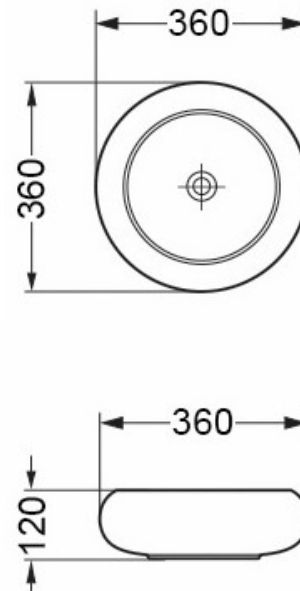

## Countertop Basin 360x360x120 GWTE

Product Code: VESSEL005

**SCUDO**  
BEAUTIFUL BATHROOMS

0330 124 7290

sales@scudo.co.uk - www.scudo.co.uk

Scudo is the trading name of Harrison Bathrooms Ltd. Whilst we endeavour to ensure that the product information is accurate we accept no liability for any information given. All images are for illustration purposes only. Product images and specification are subject to change. Measurements are in millimetres and are nominal.

Product Name	VESSEL005
Product Description	Countertop Basin 360x360x120 GWTE
Product Transportation	
Barcode	5060991254399
Country of origin	China
Commodity code	6910900000
Product Measurements	
Product Weight (KG)	6.3
Product Width (mm)	360
Product Height (mm)	360
Product Depth (mm)	120
Primary Packed Measurements	
Packaged Weight	7
Packed Length	380
Packed Width	140
Packed Height	380

General Information	
Construction Material	Ceramic
Installation type	Countertop
Colour / Finish	White
Basin Attributes	
Basin Type	Countertop
Number of Tap Holes	N/a
Overflow	N/a
Recommended waste type	Unslotted / Universal
Inner Bowl Width (mm)	355
Inner Bowl Length (mm)	355
Inner Bowl Depth (mm)	100

**Dimensions**  
(Measurements in mm)