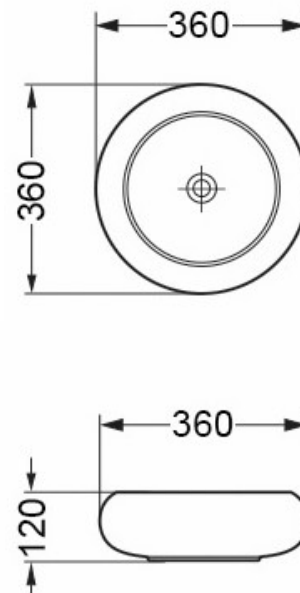

PRODUCT DATA SHEET

Countertop Basin 360x360x120 GWTE

Product Code: VESSEL006

SCUDO
BEAUTIFUL BATHROOMS

0330 124 7290

sales@scudo.co.uk - www.scudo.co.uk

Scudo is the trading name of Harrison Bathrooms Ltd. Whilst we endeavour to ensure that the product information is accurate we accept no liability for any information given. All images are for illustration purposes only. Product images and specification are subject to change. Measurements are in millimetres and are nominal.

Product Name	VESSEL006
Product Description	Countertop Basin 360x360x120 Matte Black
Product Transportation	
Barcode	5060991254405
Country of origin	China
Commodity code	6910900000
Product Measurements	
Product Weight (KG)	6.3
Product Width (mm)	360
Product Height (mm)	360
Product Depth (mm)	120
Primary Packed Measurements	
Packaged Weight	7
Packed Length	380
Packed Width	140
Packed Height	380

General Information	
Construction Material	Ceramic
Installation type	Countertop
Colour / Finish	Matte Black
Basin Attributes	
Basin Type	Countertop
Number of Tap Holes	N/a
Overflow	N/a
Recommended waste type	Unslotted / Universal
Inner Bowl Width (mm)	355
Inner Bowl Length (mm)	355
Inner Bowl Depth (mm)	100