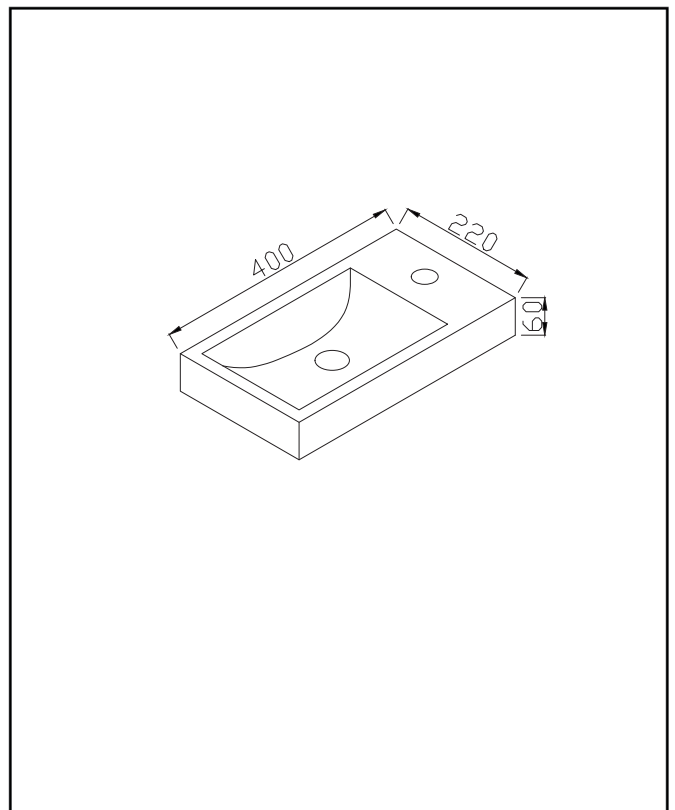

## Linea Cloakroom Basin

Product Code: LINEA-CL-BASIN

**SCUDO**  
BEAUTIFUL BATHROOMS

0330 124 7290

sales@scudo.co.uk - www.scudo.co.uk

Scudo is the trading name of Harrison Bathrooms Ltd. Whilst we endeavour to ensure that the product information is accurate we accept no liability for any information given. All images are for illustration purposes only. Product images and specification are subject to change. Measurements are in millimetres and are nominal.

Product Name	LINEA-CL-BASIN
Product Description	Linea Cloakroom Basin
Product Transportation	
Barcode	5060991253620
Country of origin	CHINA
Commodity code	6810990000
Product Measurements	
Product Weight (KG)	3.0
Product Width (mm)	400
Product Height (mm)	60
Product Depth (mm)	220
Primary Packed Measurements	
Packaged Weight	3.7
Packed Length	430
Packed Width	130
Packed Height	250

General Information	
Construction Material	Stone Resin
Installation type	Furniture mounted
Colour / Finish	White
Basin Attributes	
Basin Type	Furniture Mounted
Number of Tap Holes	1
Overflow	Yes
Recommended waste type	Slotted/Universal
Inner Bowl Width (mm)	270
Inner Bowl Length (mm)	60
Inner Bowl Depth (mm)	170

**Dimensions**  
(Measurements in mm)