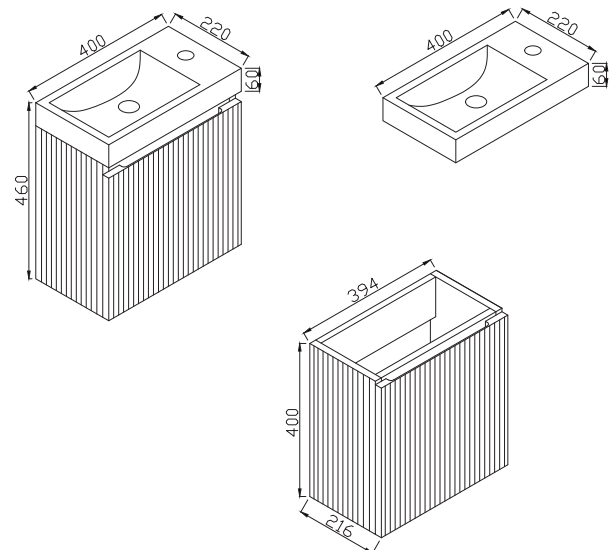

## Linea Cloakroom Matte Black

Product Code: LINEA-CL-BLACK

**SCUDO**  
BEAUTIFUL BATHROOMS

0330 124 7290

sales@scudo.co.uk - www.scudo.co.uk

Scudo is the trading name of Harrison Bathrooms Ltd. Whilst we endeavour to ensure that the product information is accurate we accept no liability for any information given. All images are for illustration purposes only. Product images and specification are subject to change. Measurements are in millimetres and are nominal.

Product Name	LINEA-CL-BLACK
Product Description	Linea Cloakroom Unit Matte Black
<b>Product Transportation</b>	
Barcode	5060991253651
Country of origin	China
Commodity code	9403609000
<b>Product Measurements</b>	
Product Weight (KG)	6.3
Product Width (mm)	394
Product Height (mm)	400
Product Depth (mm)	216
Product Length (mm)	0
<b>Primary Packed Measurements</b>	
Packaged Weight	7.5
Packed Length	450
Packed Width	250
Packed Height	430

<b>General Information</b>	
Construction Material	MFC & MDF
Installation type	Wall Mounted
Colour / Finish	Matte Black
<b>Furniture Attributes</b>	
Supplied Fully Assembled	Yes
Number Of Drawers	0
Number Of Doors	1
Soft Close Doors / Drawers	Yes
Moisture resistant	Yes
Internal Shelves	0
Door Opening Width (mm)	350
Draw Opening Distance (mm)	0
Recommended Concealed Cistern	0
False Draws	No
Number of False Draws	No
Can the door be swapped over to open the opposite way	N/a
Which side is the door hinge located	Left
Compatible Furniture Part Code	Linea
Compatible Basin Part Code	LINEA-CL-BASIN
<b>Handles</b>	
Handle Style	Recessed cut out
Handle Finish	Natural
Handle Material	N/a
Number of Handles	1

**Dimensions**  
(Measurements in mm)