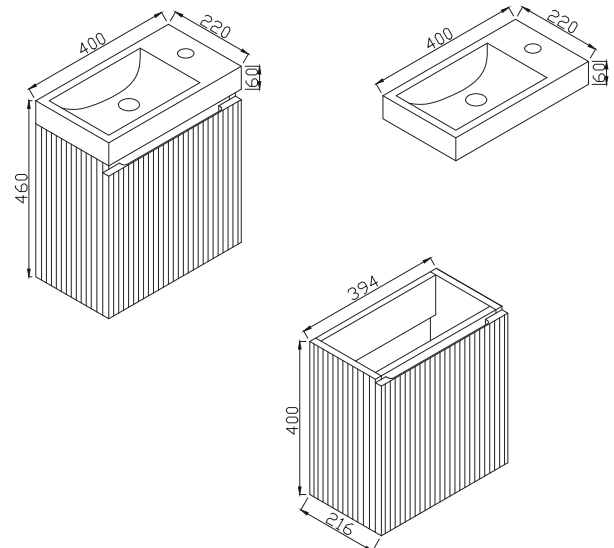

## Linea Cloakroom Reed Green

Product Code: LINEA-CL-GREEN

**SCUDO**  
BEAUTIFUL BATHROOMS

0330 124 7290

sales@scudo.co.uk - www.scudo.co.uk

Scudo is the trading name of Harrison Bathrooms Ltd. Whilst we endeavour to ensure that the product information is accurate we accept no liability for any information given. All images are for illustration purposes only. Product images and specification are subject to change. Measurements are in millimetres and are nominal.

Product Name	LINEA-CL-GREEN
Product Description	Linea Cloakroom Unit Reed Green
Product Transportation	
Barcode	5060991253644
Country of origin	China
Commodity code	9403609000
Product Measurements	
Product Weight (KG)	6.3
Product Width (mm)	394
Product Height (mm)	400
Product Depth (mm)	216
Product Length (mm)	0
Primary Packed Measurements	
Packaged Weight	7.5
Packed Length	450
Packed Width	250
Packed Height	430

General Information	
Construction Material	MFC & MDF
Installation type	Wall Mounted
Colour / Finish	Reed Green
Furniture Attributes	
Supplied Fully Assembled	Yes
Number Of Drawers	0
Number Of Doors	1
Soft Close Doors / Drawers	Yes
Moisture resistant	Yes
Internal Shelves	0
Door Opening Width (mm)	350
Draw Opening Distance (mm)	0
Recommended Concealed Cistern	0
False Draws	No
Number of False Draws	No
Can the door be swapped over to open the opposite way	N/a
Which side is the door hinge located	Left
Compatible Furniture Part Code	Linea
Compatible Basin Part Code	LINEA-CL-BASIN
Handles	
Handle Style	Recessed cut out
Handle Finish	Natural
Handle Material	N/a
Number of Handles	1

### Dimensions (Measurements in mm)