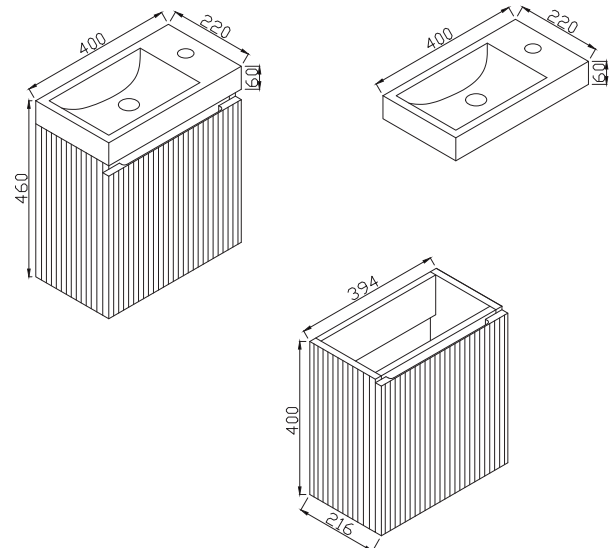

PRODUCT DATA SHEET

Linea Cloakroom Sonoma Oak

Product Code: LINEA-CL-OAK

SCUDO
BEAUTIFUL BATHROOMS

0330 124 7290

sales@scudo.co.uk - www.scudo.co.uk

Scudo is the trading name of Harrison Bathrooms Ltd. Whilst we endeavour to ensure that the product information is accurate we accept no liability for any information given. All images are for illustration purposes only. Product images and specification are subject to change. Measurements are in millimetres and are nominal.

Product Name	LINEA-CL-OAK
Product Description	Linea Cloakroom Unit Sonoma Oak
Product Transportation	
Barcode	5060991253637
Country of origin	China
Commodity code	9403609000
Product Measurements	
Product Weight (KG)	6.3
Product Width (mm)	394
Product Height (mm)	400
Product Depth (mm)	216
Product Length (mm)	0
Primary Packed Measurements	
Packaged Weight	7.5
Packed Length	450
Packed Width	250
Packed Height	430

General Information	
Construction Material	MFC & MDF
Installation type	Wall Mounted
Colour / Finish	Sonoma Oak
Furniture Attributes	
Supplied Fully Assembled	Yes
Number Of Drawers	0
Number Of Doors	1
Soft Close Doors / Drawers	Yes
Moisture resistant	Yes
Internal Shelves	0
Door Opening Width (mm)	350
Draw Opening Distance (mm)	0
Recommended Concealed Cistern	0
False Draws	No
Number of False Draws	No
Can the door be swapped over to open the opposite way	N/a
Which side is the door hinge located	Left
Compatible Furniture Part Code	Linea
Compatible Basin Part Code	LINEA-CL-BASIN
Handles	
Handle Style	Recessed cut out
Handle Finish	Natural
Handle Material	N/a
Number of Handles	1