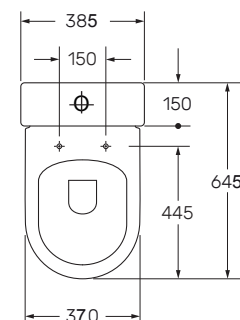

PRODUCT DATA SHEET

Linea Ceramic Cistern and Wras Fittings

Product Code: CEERAMIC-CISTERN-333

SCUDO
BEAUTIFUL BATHROOMS

0330 124 7290

sales@scudo.co.uk - www.scudo.co.uk

Scudo is the trading name of Harrison Bathrooms Ltd. Whilst we endeavour to ensure that the product information is accurate we accept no liability for any information given. All images are for illustration purposes only. Product images and specification are subject to change. Measurements are in millimetres and are nominal.

Product Name	CERAMIC-CISTERN-333
Product Description	Linea Ceramic Cistern and Wras Fittings
Product Transportation	
Barcode	5060500644147
Country of origin	6910900000
Commodity code	N/A
Product Measurements	
Product Weight (KG)	13.45
Product Width (mm)	385
Product Height (mm)	430
Product Depth (mm)	150
Primary Packed Measurements	
Packaged Weight	14.3
Packed Length	450
Packed Width	400
Packed Height	160

General Information	
Construction Material	Ceramic
Installation type	Toilet Pan Mounted
Colour / Finish	White
WC Cistern Specification	
Water inlet location	tbc
Flush Volume	tbc
Flush Type	Push Button
WRAS Approved Fittings	tbc

Dimensions (Measurements in mm)

LIFETIME GUARANTEE

We are confident in our products and we want our customer to be, we proudly give a lifetime guarantee on our taps and showers, further details can be found on our website.