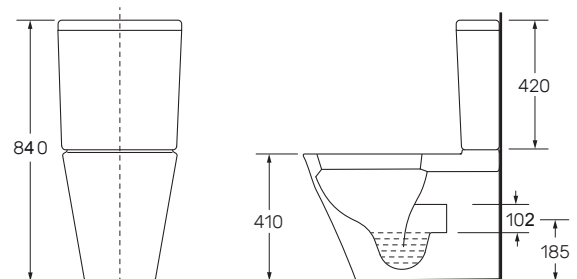

PRODUCT DATA SHEET

Linea Ceramic Cistern and Wras Fittings

Product Code: CEERAMIC-CISTERN-333

SCUDO
BEAUTIFUL BATHROOMS

0330 124 7290

sales@scudo.co.uk - www.scudo.co.uk

Scudo is the trading name of Harrison Bathrooms Ltd. Whilst we endeavour to ensure that the product information is accurate we accept no liability for any information given. All images are for illustration purposes only. Product images and specification are subject to change. Measurements are in millimetres and are nominal.

Product Name	CERAMIC-CISTERN-333
Product Description	Linea Ceramic Cistern and Wras Fittings
Product Transportation	
Barcode	5060500644147
Country of origin	6910900000
Commodity code	N/A
Product Measurements	
Product Weight (KG)	13.45
Product Width (mm)	385
Product Height (mm)	430
Product Depth (mm)	150
Primary Packed Measurements	
Packaged Weight	14.3
Packed Length	450
Packed Width	400
Packed Height	160

General Information	
Construction Material	Ceramic
Installation type	Toilet Pan Mounted
Colour / Finish	White
WC Cistern Specification	
Water inlet location	tbc
Flush Volume	tbc
Flush Type	Push Button
WRAS Approved Fittings	tbc