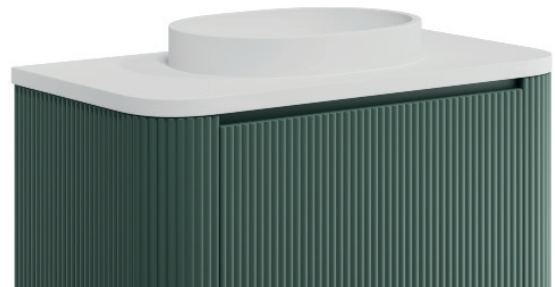

PRODUCT DATA SHEET

Linea 900 Basin

Product Code: LINEA-900-BASIN

SCUDO
BEAUTIFUL BATHROOMS

0330 124 7290

sales@scudo.co.uk - www.scudo.co.uk

Scudo is the trading name of Harrison Bathrooms Ltd. Whilst we endeavour to ensure that the product information is accurate we accept no liability for any information given. All images are for illustration purposes only. Product images and specification are subject to change. Measurements are in millimetres and are nominal.

Product Name	LINEA-900-BASIN
Product Description	Linea 900 Basin
Product Transportation	
Barcode	5060991253705
Country of origin	CHINA
Commodity code	6810990000
Product Measurements	
Product Weight (KG)	14
Product Width (mm)	900
Product Height (mm)	100
Product Depth (mm)	480
Primary Packed Measurements	
Packaged Weight	15
Packed Length	950
Packed Width	180
Packed Height	530

General Information	
Construction Material	Stone Resin
Installation type	Furniture mounted
Colour / Finish	White
Basin Attributes	
Basin Type	Furniture Mounted
Number of Tap Holes	0
Overflow	No
Recommended waste type	Unslotted/Universal
Inner Bowl Width (mm)	450
Inner Bowl Length (mm)	300
Inner Bowl Depth (mm)	100