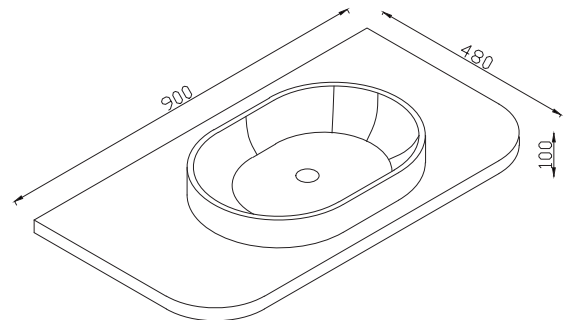

PRODUCT DATA SHEET

Linea 900 Basin

Product Code: LINEA-900-BASIN

SCUDO
BEAUTIFUL BATHROOMS

0330 124 7290

sales@scudo.co.uk - www.scudo.co.uk

Scudo is the trading name of Harrison Bathrooms Ltd. Whilst we endeavour to ensure that the product information is accurate we accept no liability for any information given. All images are for illustration purposes only. Product images and specification are subject to change. Measurements are in millimetres and are nominal.

Product Name	LINEA-900-BASIN
Product Description	Linea 900 Basin
Product Transportation	
Barcode	5060991253705
Country of origin	CHINA
Commodity code	6810990000
Product Measurements	
Product Weight (KG)	14
Product Width (mm)	900
Product Height (mm)	100
Product Depth (mm)	480
Primary Packed Measurements	
Packaged Weight	15
Packed Length	950
Packed Width	180
Packed Height	530

General Information	
Construction Material	Stone Resin
Installation type	Furniture mounted
Colour / Finish	White
Basin Attributes	
Basin Type	Furniture Mounted
Number of Tap Holes	0
Overflow	No
Recommended waste type	Unslotted/Universal
Inner Bowl Width (mm)	450
Inner Bowl Length (mm)	300
Inner Bowl Depth (mm)	100