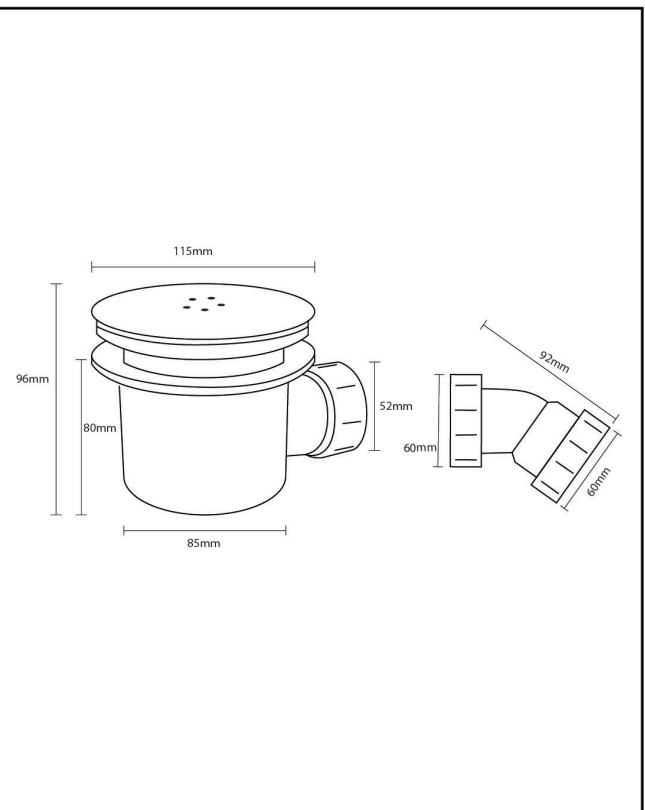

## Black 90mm Fast Flow Waste

Product Code: S0060

**SCUDO**  
BEAUTIFUL BATHROOMS

0330 124 7290

sales@scudo.co.uk - www.scudo.co.uk

Scudo is the trading name of Harrison Bathrooms Ltd. Whilst we endeavour to ensure that the product information is accurate we accept no liability for any information given. All images are for illustration purposes only. Product images and specification are subject to change. Measurements are in millimetres and are nominal.

Product Name	S0060
Product Description	Black 90mm Fast Flow Waste
<b>Product Transportation</b>	
Barcode	5060766122656
Country of origin	TURK
Commodity code	3926909790
<b>Product Measurements</b>	
Product Weight (KG)	0.323
Product Width (mm)	155
Product Height (mm)	96
Product Depth (mm)	115
<b>Primary Packed Measurements</b>	
Packaged Weight	0.4
Packed Length	140
Packed Width	164
Packed Height	102

<b>General Information</b>	
Construction Material	ABS
Installation type	Shower Tray Waste
Colour / Finish	Black
<b>Waste Attributes</b>	
Type	Shower Waste
Slotted or Unslotted	Un-Slotted
Connection	Top Fix Threaded Nut
Function	Free Flowing
Length of Overflow Hose (mm)	N/a
<b>Trap Attributes</b>	
Inner Pipe Length (mm)	N/a
Outer Pipe Length (mm)	N/a
Connection type	N/a