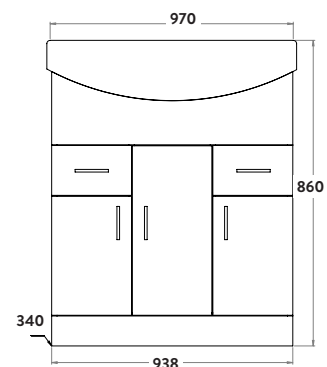

### Product Measurements

Product Weight:	27.4kg
Product Width:	938mm
Product Height:	860mm
Product Depth:	340mm
Product Length:	0

### Primary Packed Measurements

Packaged Weight:	28.84kg
Packaged Length:	950mm
Packaged Width:	880mm
Packaged Height:	360mm

## Dimensions

(measurements in mm)