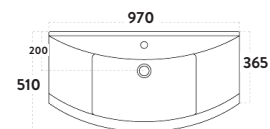

### Product Measurements

Product Weight:	27.4kg
Product Width:	938mm
Product Height:	860mm
Product Depth:	340mm
Product Length:	0

### Primary Packed Measurements

Packaged Weight:	28.84kg
Packaged Length:	950mm
Packaged Width:	880mm
Packaged Height:	360mm

## Dimensions

(measurements in mm)