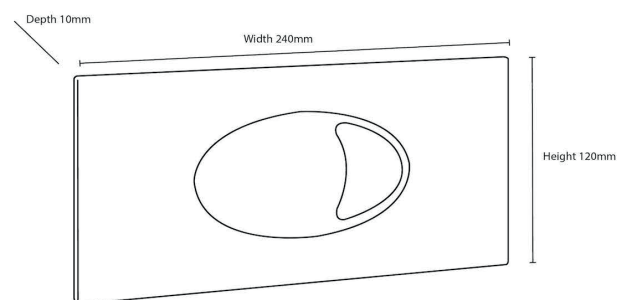

PRODUCT DATA SHEET

Large Black Dual Flush Plate & Access Panel

Product Code: CISTERN-BUTTON-BLACK

SCUDO
BEAUTIFUL BATHROOMS

0330 124 7290

sales@scudo.co.uk - www.scudo.co.uk

Scudo is the trading name of Harrison Bathrooms Ltd. Whilst we endeavour to ensure that the product information is accurate we accept no liability for any information given. All images are for illustration purposes only. Product images and specification are subject to change. Measurement are in millimetres and are nominal.

Product Name	CISTERN-BUTTON-BLACK
Product Description	Large Black Dual Flush Plate & Access Panel 240 x 120mm
Product Transportation	
Barcode	5060766123905
Country of origin	UK
Commodity code	3924900000
Product Measurements	
Product Weight (KG)	0.2
Product Width (mm)	0
Product Height (mm)	0
Product Depth (mm)	0
Product Length (mm)	0
Primary Packed Measurements	
Packaged Weight	0.326
Packed Length	130
Packed Width	80
Packed Height	250
Packaging Weights	
Card (kg)	0.065
Paper (kg)	0
Wood (kg)	0
Plastic (kg)	0.001
Compliance DOP	N/a

General Information	
Construction Material	ABS
Installation type	Wall Mounted
Colour / Finish	Black
WC Cistern Specification	
Water inlet location	0
Flush Volume	0
Flush Type	0
WRAS Approved Fittings	0

Dimensions
(measurements in mm)

LIFETIME GUARANTEE

We are confident in our products and we want our customer to be, we proudly give a lifetime guarantee on our taps and showers, further details can be found on our website.