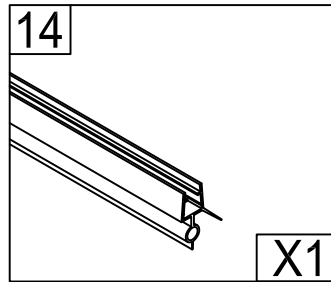

WETROOM WITH FLIPPER

ASSEMBLY GUIDE

Ø6mm

13

X2

Ø3mm