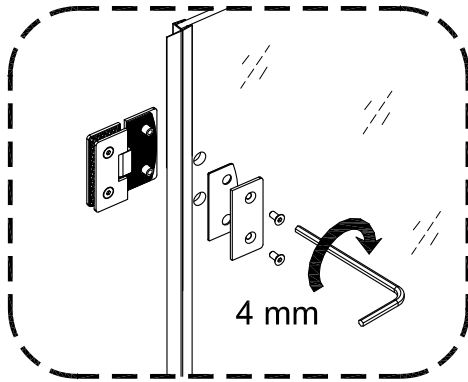

WETROOM WITH FLIPPER

ASSEMBLY GUIDE

Ø6mm

13

X2

Ø3mm