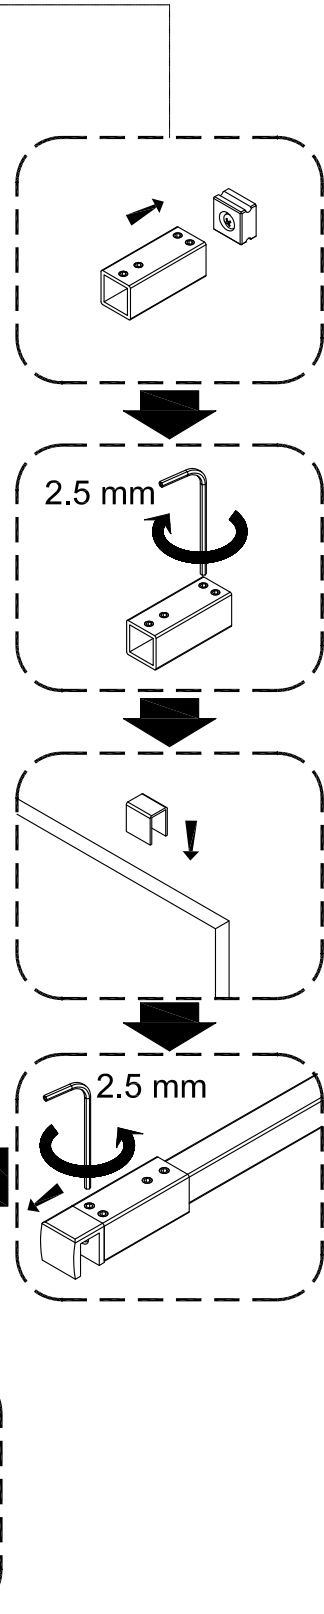

WETROOM WITH FLIPPER

ASSEMBLY GUIDE

Ø6mm

13

X2

Ø3mm