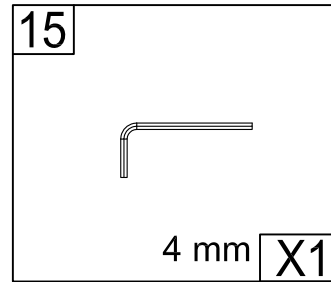

WETROOM WITH FLIPPER

ASSEMBLY GUIDE

Ø6mm

13

X2

Ø3mm