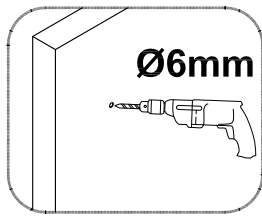

WETROOM WITH FLIPPER

ASSEMBLY GUIDE

Ø6mm

13

X2

Ø3mm