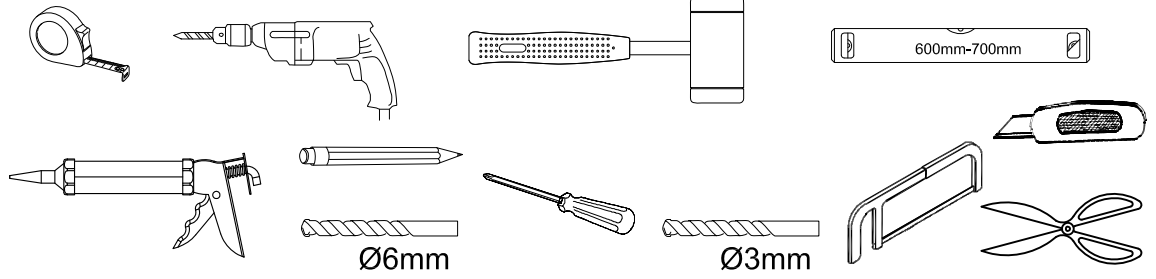

WETROOM WITH FLIPPER

ASSEMBLY GUIDE

Ø6mm

13

X2

Ø3mm