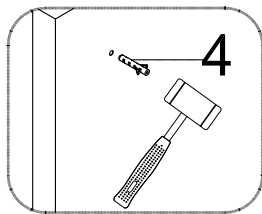

WETROOM WITH FLIPPER

ASSEMBLY GUIDE

Ø6mm

13

X2

Ø3mm