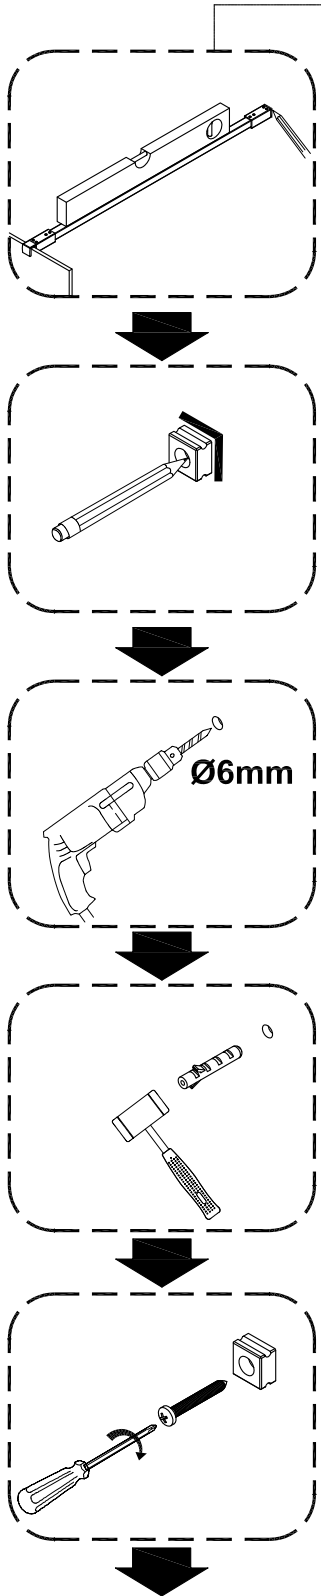

WETROOM WITH FLIPPER

ASSEMBLY GUIDE

Ø6mm

13

X2

Ø3mm