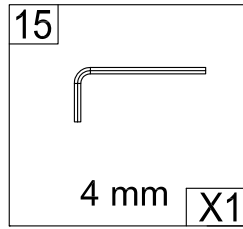

WETROOM WITH FLIPPER

ASSEMBLY GUIDE

Ø6mm

13

X2

Ø3mm