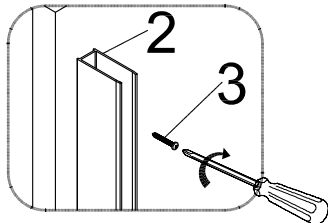

WETROOM WITH FLIPPER

ASSEMBLY GUIDE

Ø6mm

13

X2

Ø3mm