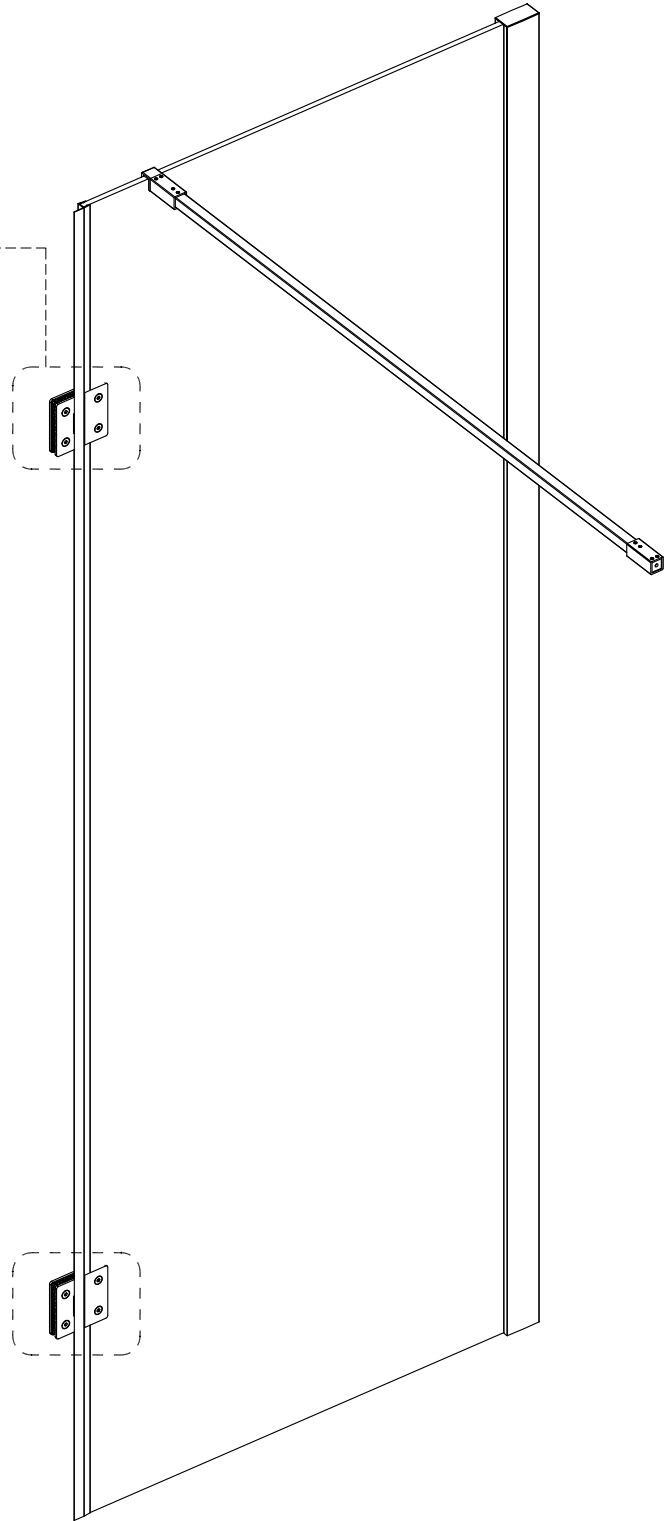

WETROOM WITH FLIPPER

ASSEMBLY GUIDE

Ø6mm

13

X2

Ø3mm