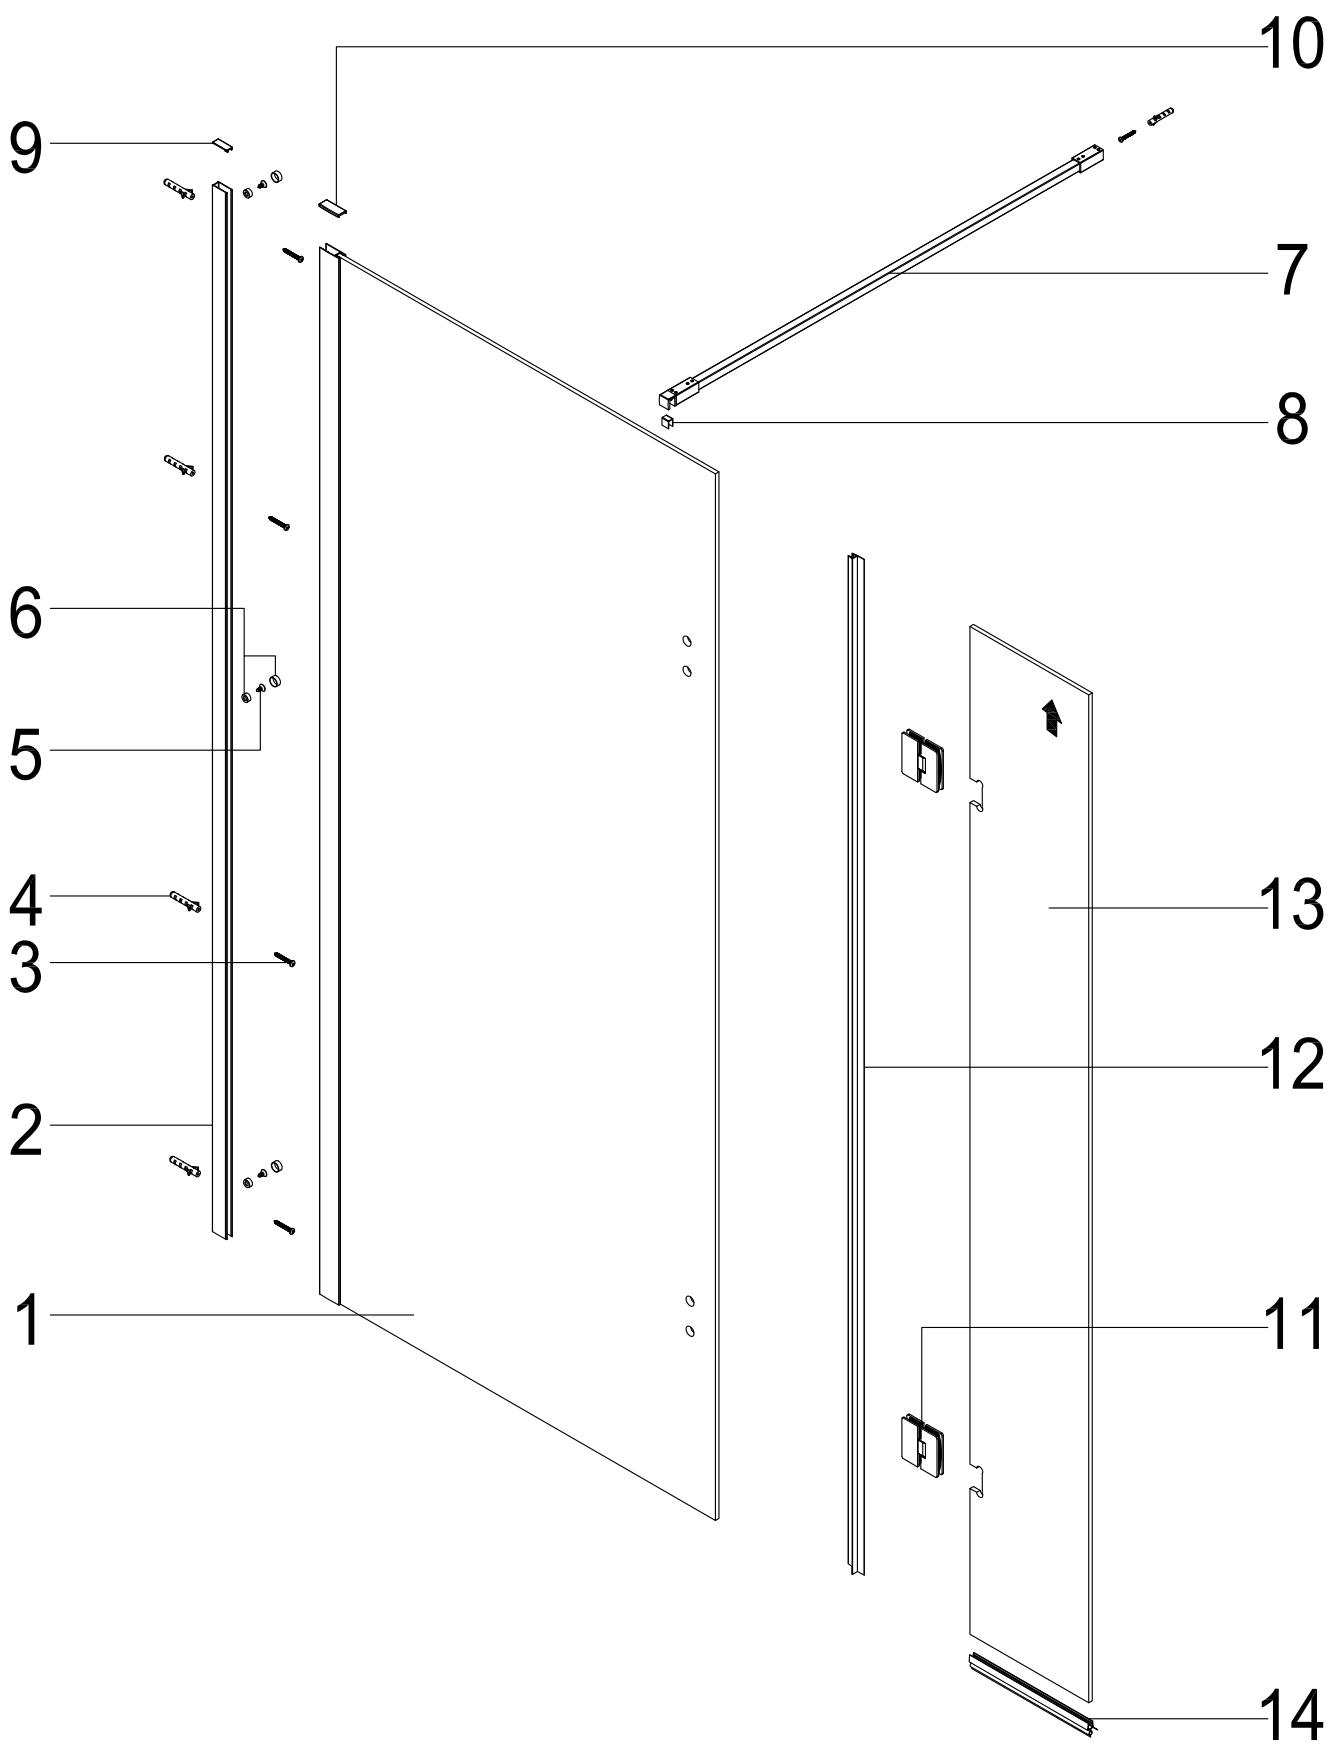

WETROOM WITH FLIPPER

ASSEMBLY GUIDE

Ø6mm

13

X2

Ø3mm