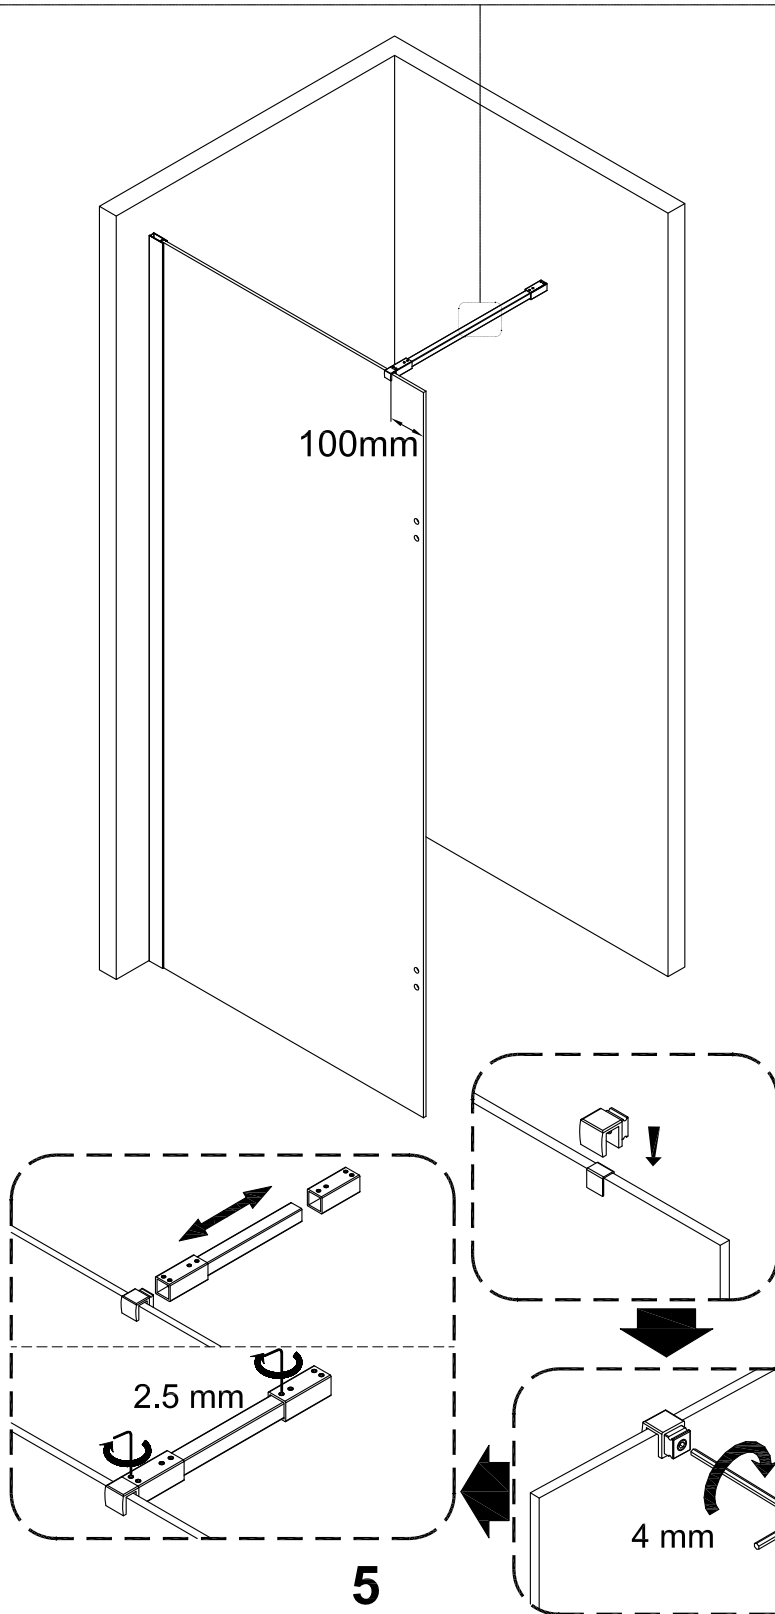

WETROOM WITH FLIPPER

ASSEMBLY GUIDE

Ø6mm

13

X2

Ø3mm