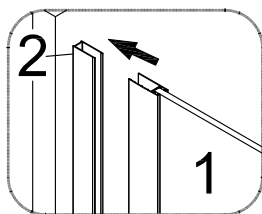

WETROOM WITH FLIPPER

ASSEMBLY GUIDE

Ø6mm

13

X2

Ø3mm