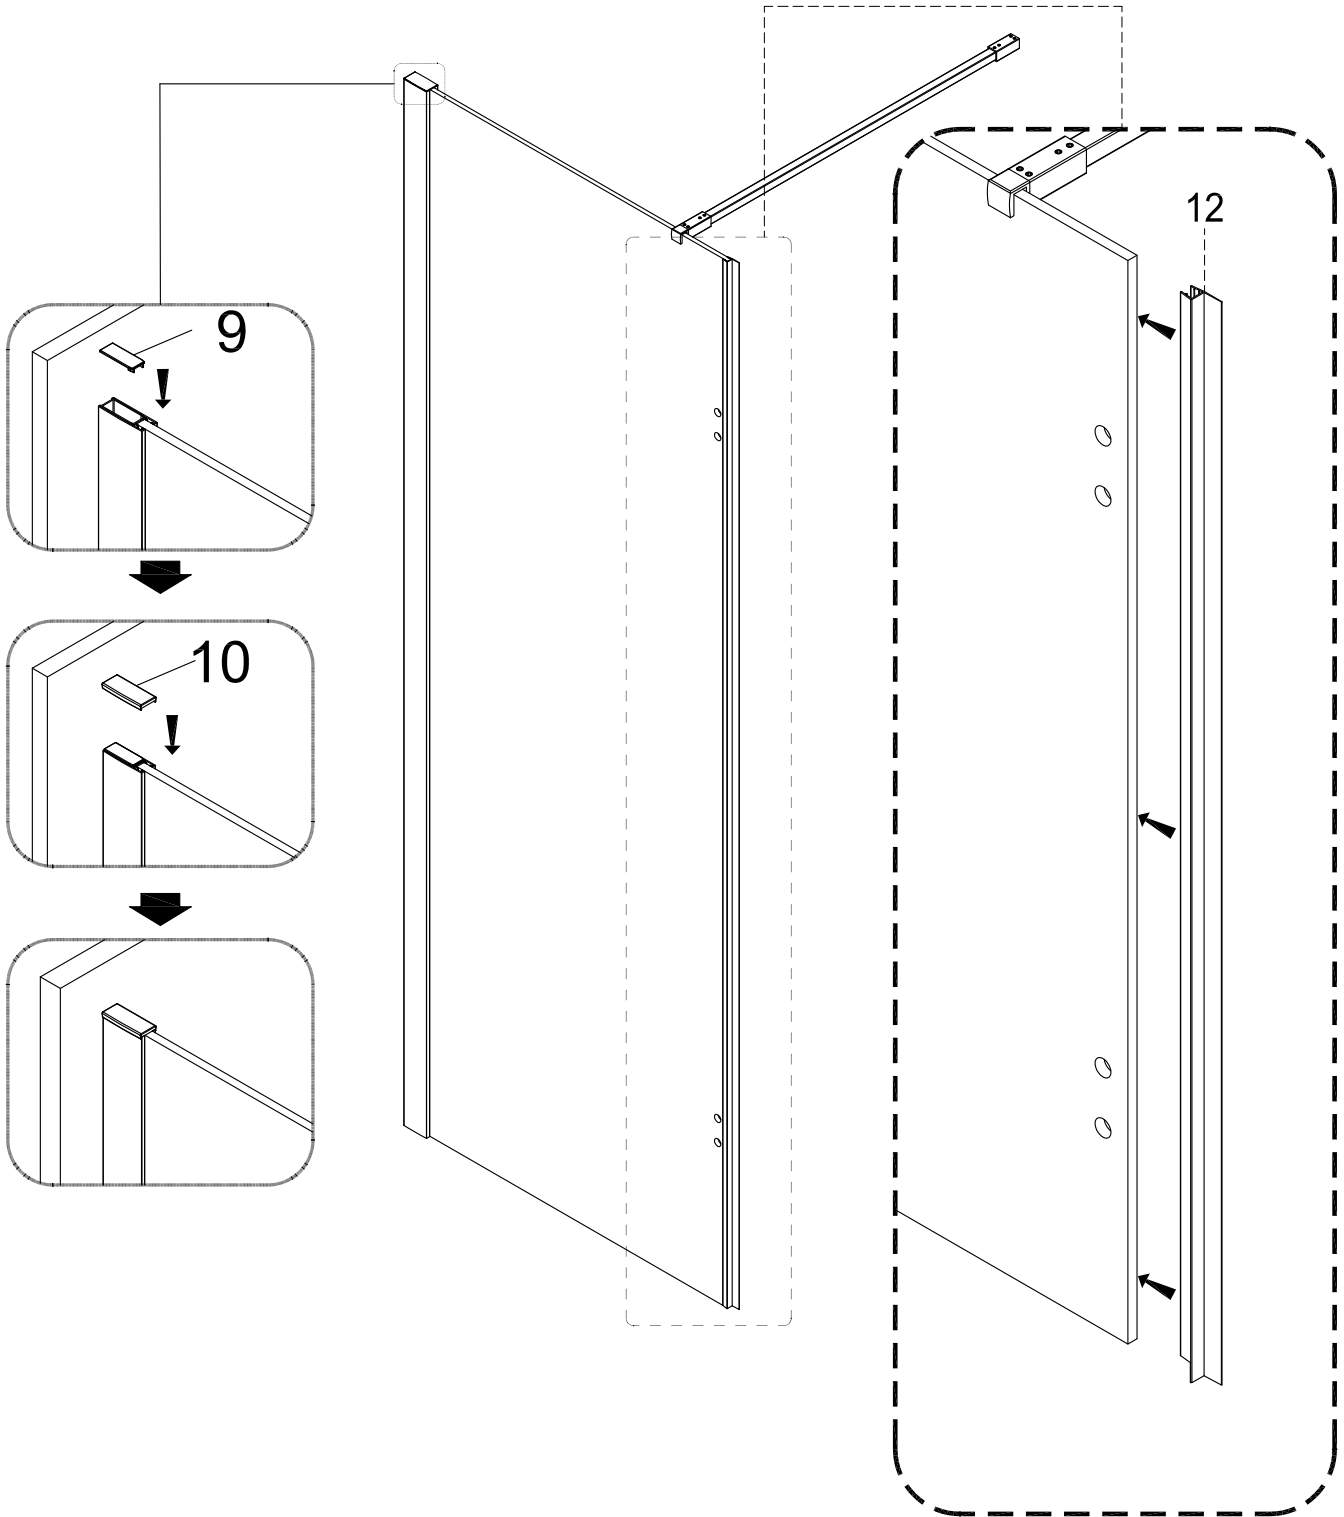

WETROOM WITH FLIPPER

ASSEMBLY GUIDE

Ø6mm

13

X2

Ø3mm