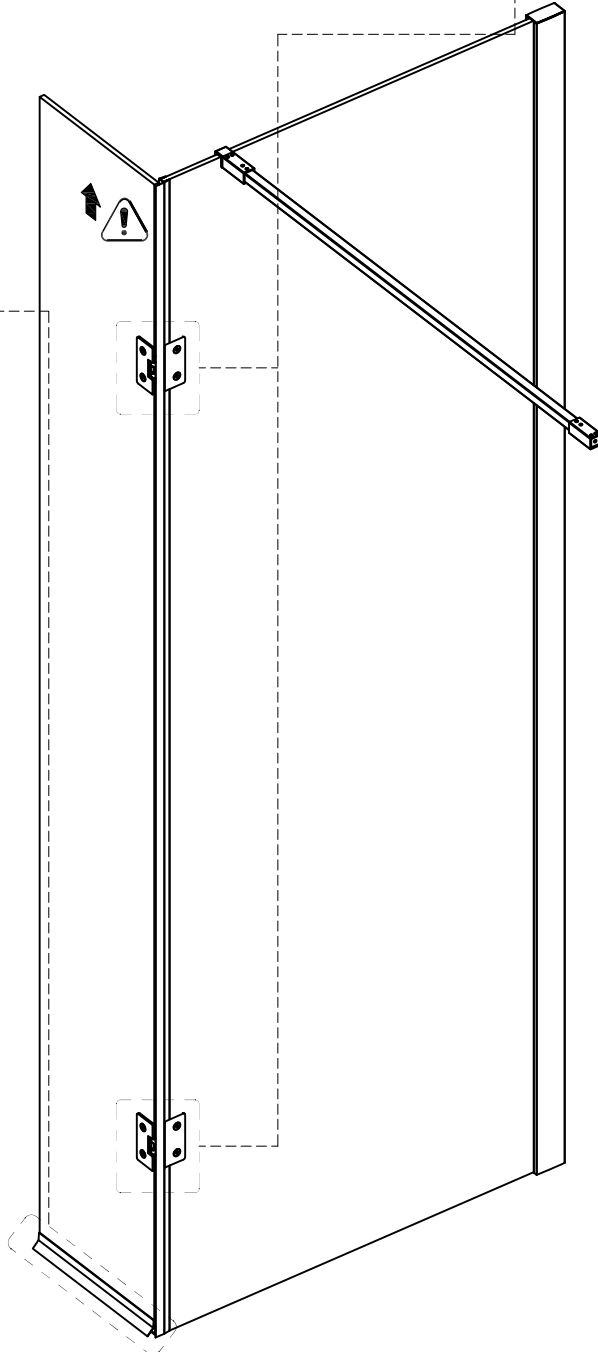

WETROOM WITH FLIPPER

ASSEMBLY GUIDE

Ø6mm

13

X2

Ø3mm