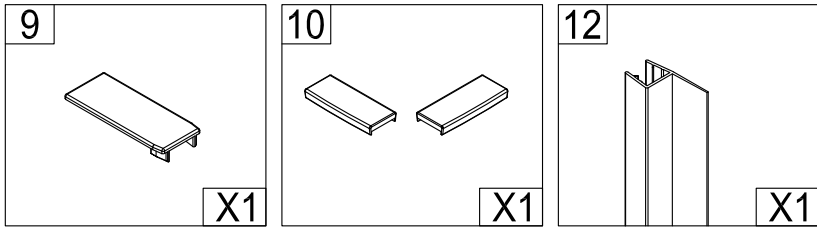

WETROOM WITH FLIPPER

ASSEMBLY GUIDE

Ø6mm

13

X2

Ø3mm