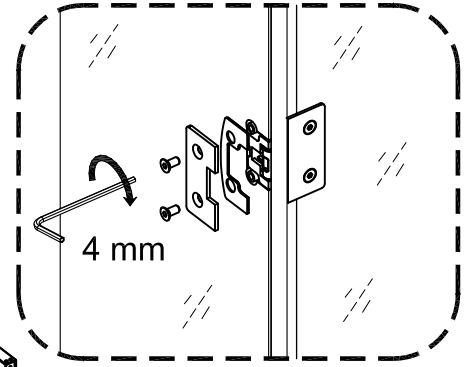

WETROOM WITH FLIPPER

ASSEMBLY GUIDE

Ø6mm

13

X2

Ø3mm