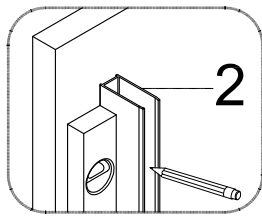

WETROOM WITH FLIPPER

ASSEMBLY GUIDE

Ø6mm

13

X2

Ø3mm