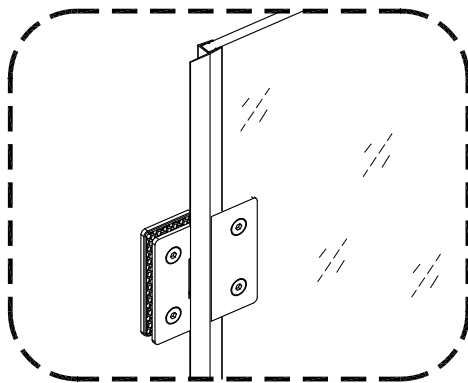

WETROOM WITH FLIPPER

ASSEMBLY GUIDE

Ø6mm

13

X2

Ø3mm