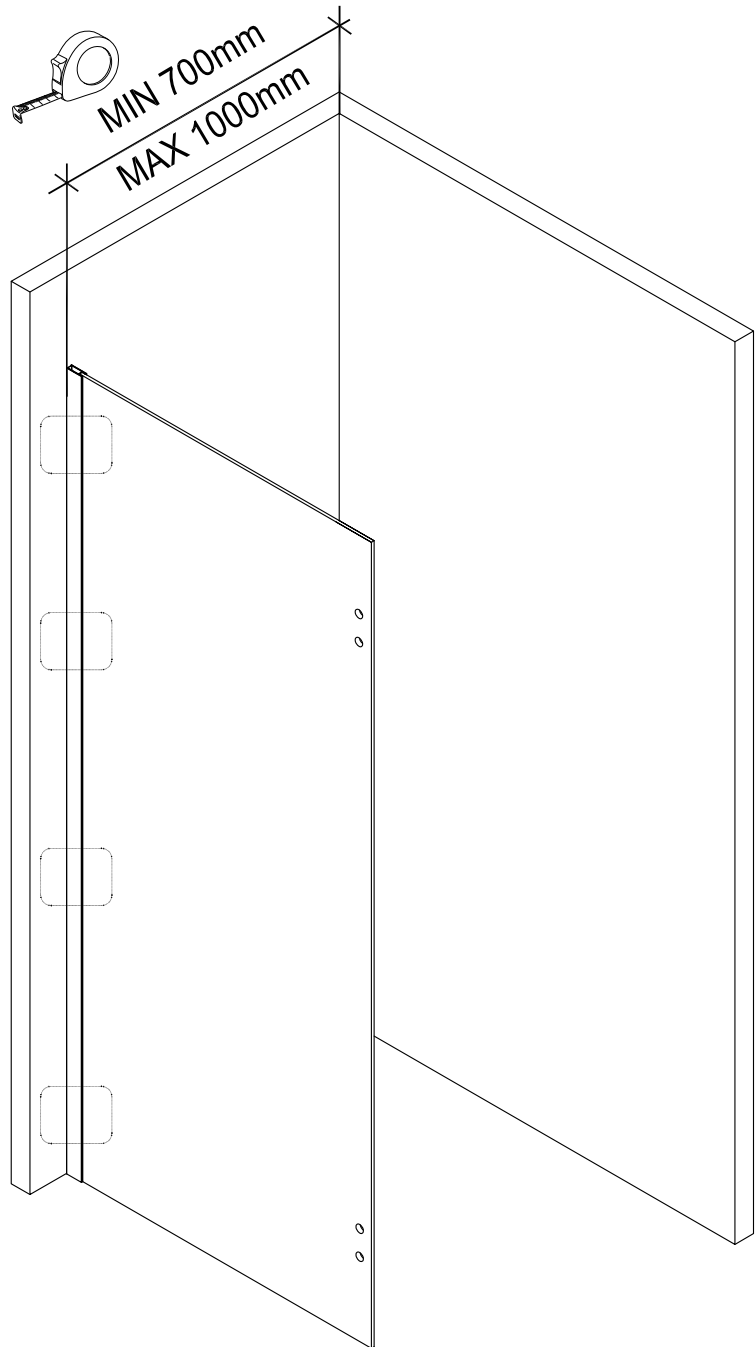

WETROOM WITH FLIPPER

ASSEMBLY GUIDE

Ø6mm

13

X2

Ø3mm