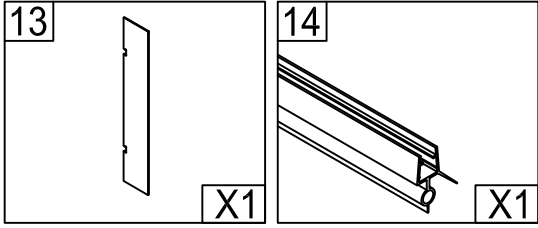

WETROOM WITH FLIPPER

ASSEMBLY GUIDE

Ø6mm

13

X2

Ø3mm