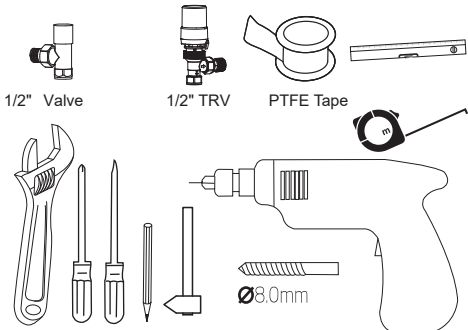

column radiator

Your product

You will need

01

[01] [02] PREASSEMBLED

[02] BLANKING PLUG

[01] AIR VENT

02