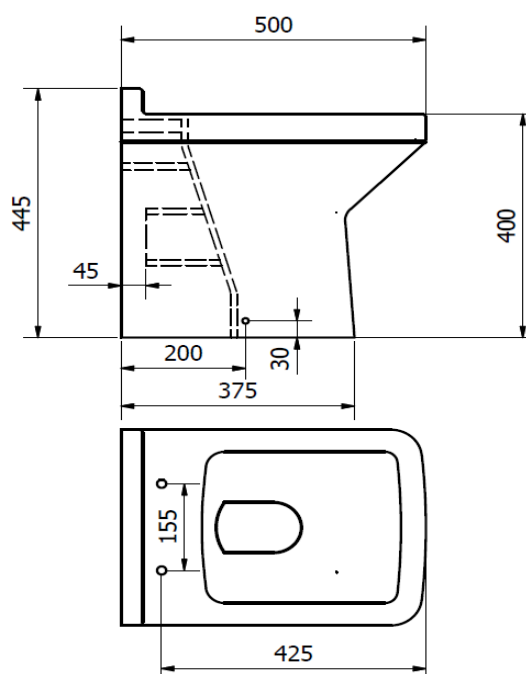

**TRIM BTW PAN & SEAT**

ILLUSTRATION: TRIM BTW PAN

CODE: BTW PAN - POT473TR  
SOFT CLOSE SEAT - POT472TR

COLOUR: WHITE

WEIGHT:	WC PAN	SEAT
NET:	23 KG	1.8 KG
GROSS:	24 KG	2.1 KG
STANDARDS:	BS EN 997 WCs BS 3402	

NOTES:  
VITREOUS CHINA  
WATER SAVING 6/4 LITRE FLUSH  
SOFT CLOSE SEAT WITH QUICK RELEASE TOP FIX HINGE

BOX SIZES :- WC PAN = 380 X 500 X 480 mm