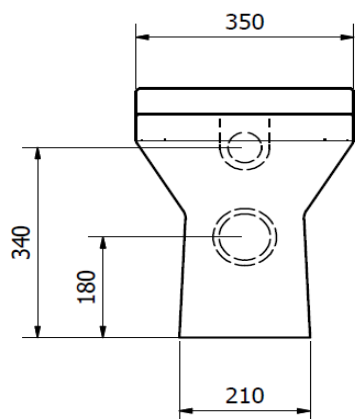

**TRIM BTW PAN & SEAT**

ILLUSTRATION: TRIM BTW PAN

CODE: BTW PAN - POT473TR  
SOFT CLOSE SEAT - POT472TR

COLOUR: WHITE

WEIGHT:	WC PAN	SEAT
NET:	23 KG	1.8 KG
GROSS:	24 KG	2.1 KG
STANDARDS:	BS EN 997 WCs BS 3402	

NOTES:  
VITREOUS CHINA  
WATER SAVING 6/4 LITRE FLUSH  
SOFT CLOSE SEAT WITH QUICK RELEASE TOP FIX HINGE

BOX SIZES :- WC PAN = 380 X 500 X 480 mm