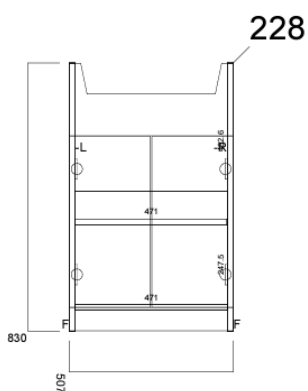

FUSION

Fusion P Basin Unit White FU500DO-WT

Made in the UK

Also available in matt grey

Handles not included

Easy installation

Contemporary design

Technical drawing

Doors				
1	223	505	Slab	18mm Generic MDF
2	527	250.5	Slab	18mm Generic MDF
1	70	505	Slab	18mm Generic MDF
Panel Stock				
1	830	228	Finished Left End	18mm Generic MDF
1	830	228	Finished Right End	18mm Generic MDF
1	350	471	Unfinished Back	18mm Front White
1	471	178	Deck	18mm Front White
1	469	159	Adjustable Shelf	18mm Front White
Hardware				
4	63.5	25.4	Hinge	110D Slider S/C Hinge
Fittings				
20	SCREW			
12	8MM DOWEL			
4	Shelf Support			
2	L BRACKET			