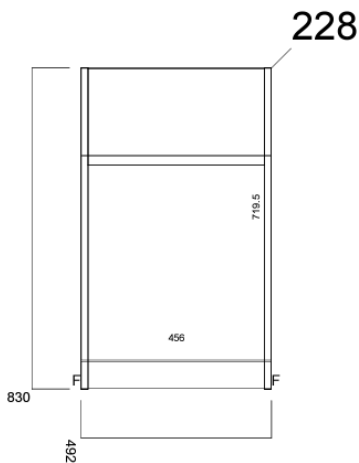

### Technical drawing

**Doors**

1	223	490	Slab	18mm Generic MDF
1	527	490	Slab	18mm Generic MDF
1	70	490	Slab	18mm Generic MDF

**Panel Stock**

1	830	228	Finished Left End	18mm Generic MDF
1	830	228	Finished Right End	18mm Generic MDF
1	250	456	Unfinished Back	18mm Front White

**Fittings**

32	SCREW
6	8MM DOWEL
2	L BRACKET