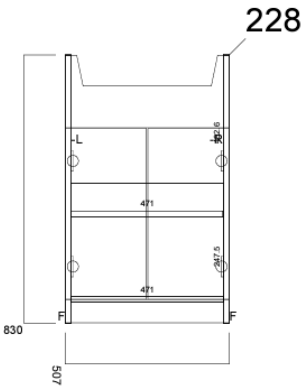

FUSION

Fusion P Basin Unit Matt Dark Grey FU500DO-DG

- Made in the UK
- Also available in white
- Handles not included
- Easy installation
- Contemporary design

Technical drawing

| | | | | |
|--------------------|---------------|-------|--------------------|-----------------------|
| Doors | | | | |
| 1 | 223 | 505 | Slab | 18mm Generic MDF |
| 2 | 527 | 250.5 | Slab | 18mm Generic MDF |
| 1 | 70 | 505 | Slab | 18mm Generic MDF |
| Panel Stock | | | | |
| 1 | 830 | 228 | Finished Left End | 18mm Generic MDF |
| 1 | 830 | 228 | Finished Right End | 18mm Generic MDF |
| 1 | 350 | 471 | Unfinished Back | 18mm Front White |
| 1 | 471 | 178 | Deck | 18mm Front White |
| 1 | 469 | 159 | Adjustable Shelf | 18mm Front White |
| Hardware | | | | |
| 4 | 63.5 | 25.4 | Hinge | 110D Slider S/C Hinge |
| Fittings | | | | |
| 20 | SCREW | | | |
| 12 | 8MM DOWEL | | | |
| 4 | Shelf Support | | | |
| 2 | L BRACKET | | | |