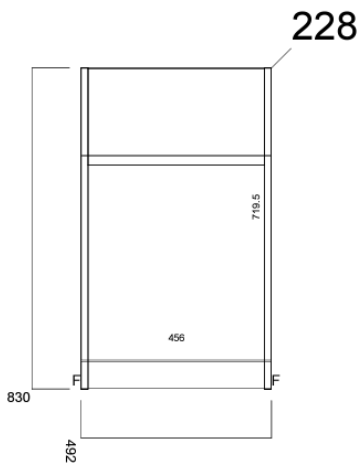

FUSION

Fusion WC Unit Matt Dark Grey FU500WC-DG

Made in the UK

Also available in white

Handles not included

Easy installation

Contemporary design

Technical drawing

Doors

1	223	490	Slab	18mm Generic MDF
1	527	490	Slab	18mm Generic MDF
1	70	490	Slab	18mm Generic MDF

Panel Stock

1	830	228	Finished Left End	18mm Generic MDF
1	830	228	Finished Right End	18mm Generic MDF
1	250	456	Unfinished Back	18mm Front White

Fittings

32	SCREW
6	8MM DOWEL
2	L BRACKET