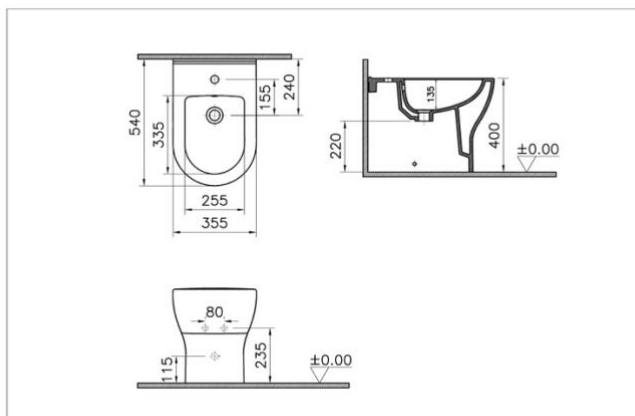

Eclipse – Round Back to Wall Bidet

ILLUSTRATION: Eclipse Round Back to Wall Bidet

BAR CODE: EK016RO

Material: Ceramic

Colour: White

Notes:

- Round Form
- Floorstanding
- Back to Wall

Technical Drawing