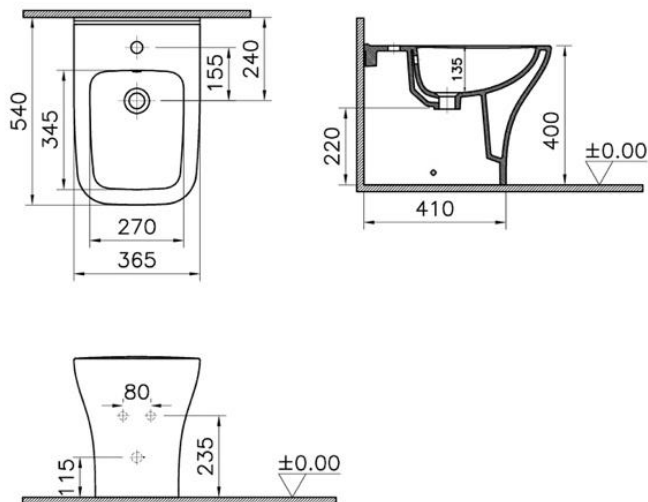

Technical Drawing

*we reserve the right to make technical modifications and alter colours without prior notice