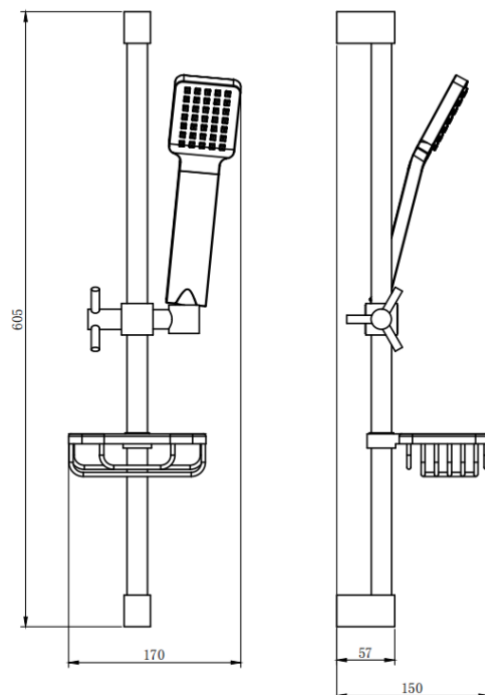

SHO070CU- Cube Slide Rail Kit**BAR CODE: 5055681401627****COLOUR: CHROME****WEIGHT:****NET 0.6 kg****GROSS 0.93 kg****BOX SIZE 690X160X90**