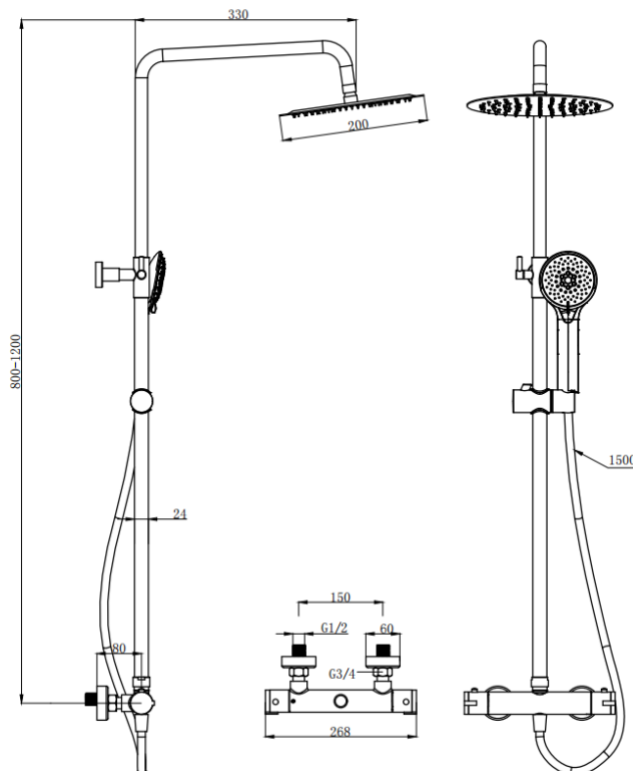

SHO140OT - Ottone Therm. Exposed Bar Shower with overhead drencher and sliding handset

BAR CODE: 5055681439224
COLOUR: BRUSHED BRASS
WEIGHT:
NET 3.4kg
GROSS 4.7 kg
STANDARDS: BS EN 1111
NOTES:
SUITABLE FOR PRESSURES BETWEEN 0.2 - 5 BAR
HOT & COLD PRESSURES MUST BE BALANCED
SUITABLE FOR COMBI- BOILERS, UNVENTED MAINS
PRESSURE SYSTEMS AND GRAVITY FED SYSTEMS
SUITABLE FOR SHOWER PUMPS
ANTI SCALD (THERMO STOP SET AT 38°C)
OVER HEAD SS DRENCHER/ MULTI- FUNCTION HAND
SET Flow Rate:

0.2 bar	0.5 bar	1 bar	2 bar	3 bar	5 bar
7 L	9.2 L	13.6 L	19.6 L	24.4 L	30.9 L

BOX SIZE 830X380X150X90