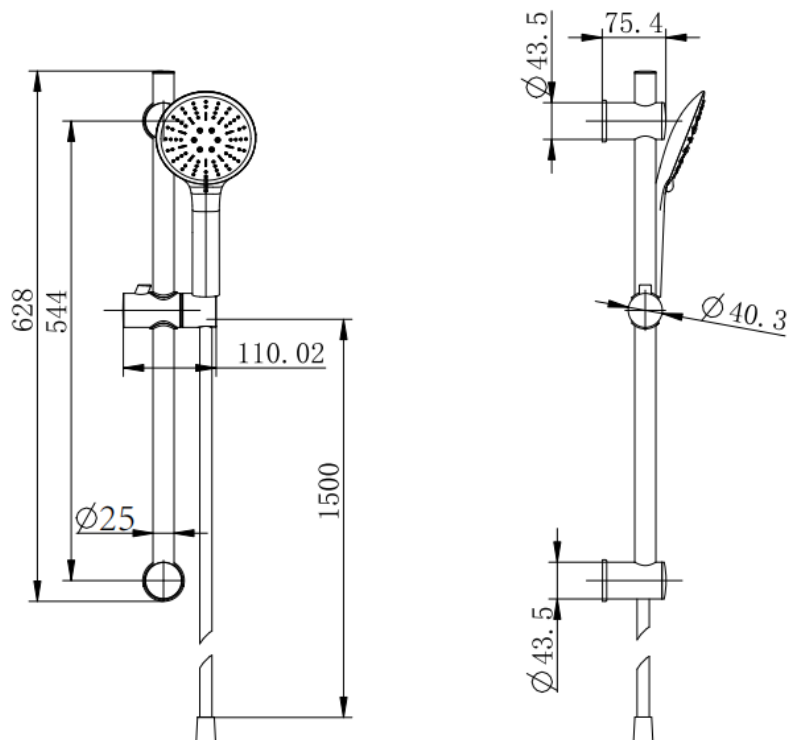

SHO057NR- Nero Round Slide Rail Kit Matt Black**BAR CODE:5055681437886****COLOUR: MATT-BLACK****WEIGHT:****NET 0.75 kg****GROSS 1.09 kg****BOX SIZE 690X160X90**