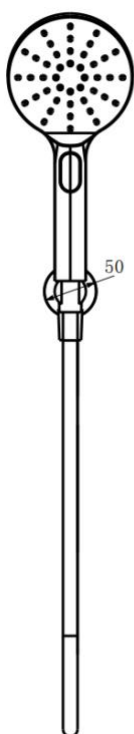

SHO107NR- Nero Round Outlet Elbow with Wall Bracket and Handset**BAR CODE: 5055681437923****COLOUR: MATT-BLACK****WEIGHT:****NET 0.7 kg****GROSS 0.9 kg****BOX SIZE 285X137X75**