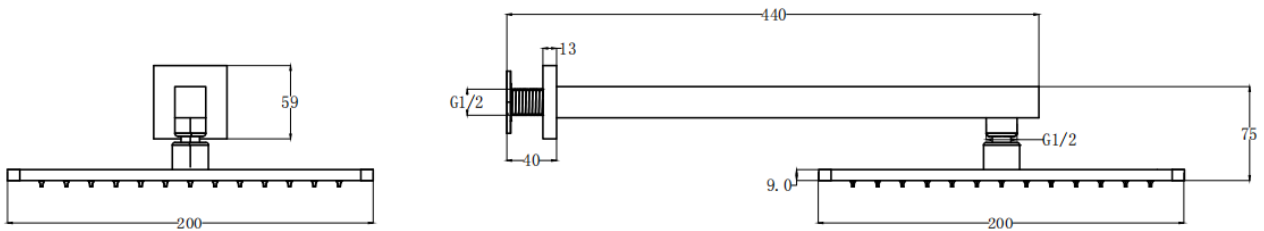

SHO073CU- Cube Fixed Shower Head and Arm

BAR CODE: 5055681401665

COLOUR: CHROME

WEIGHT:

NET 2 kg

GROSS 2.3 kg

BOX SIZE 467X255X90