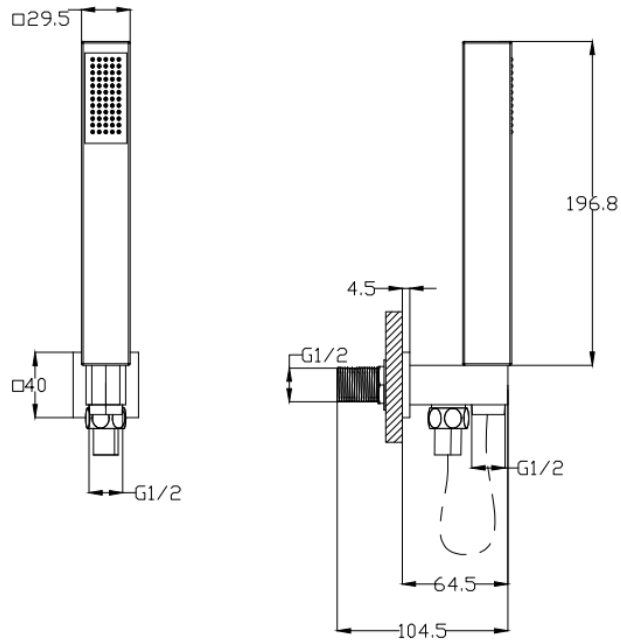

SHO106S- Square Outlet Elbow with Wall Bracket Flex & Handset**BAR CODE: 5055681434762****COLOUR: CHROME****WEIGHT:****NET 0.95 kg****GROSS 0.8 kg****BOX SIZE 263X127X60**