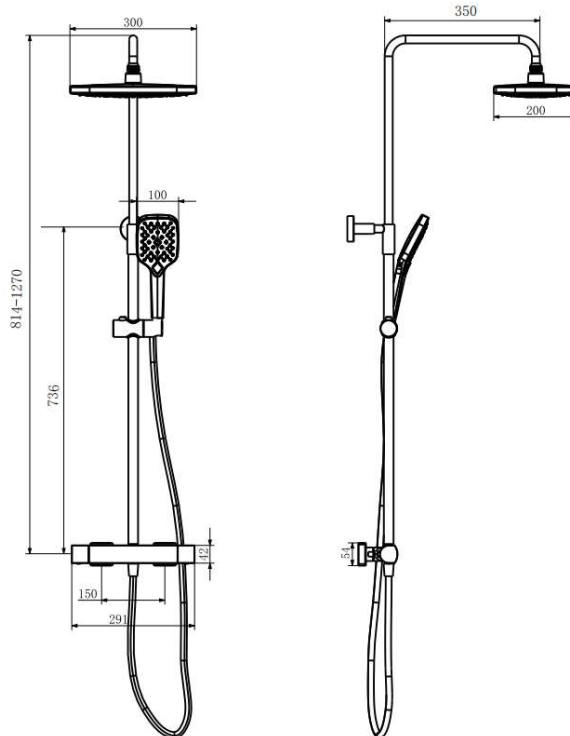

**SHO300KCP - Kolt Shower with Sliding Handset and Drench Head Chrome**

BAR CODE: 5055681461249

COLOUR: Chrome

**WEIGHT:**

NET 4.34kg

GROSS 5.45kg

STANDARDS: BS EN 1111

**NOTES:**

- SUITABLE FOR PRESSURES BETWEEN 0.2 - 5 BAR
  - HOT & COLD PRESSURES MUST BE BALANCED
  - SUITABLE FOR COMBI- BOILERS, UNVENTED MAINS PRESSURE SYSTEMS AND GRAVITY FED SYSTEMS
  - SUITABLE FOR SHOWER PUMPS
  - ANTI SCALD (THERMO STOP SET AT 38°C)
  - OVER HEAD SS DRENCHER/ MULTI- FUNCTION HAND SET
- Flow Rate:

| 0.2 bar | 0.5 bar | 1 bar  | 2 bar  | 3 bar  | 5 bar  |
|---------|---------|--------|--------|--------|--------|
| 4.6 L   | 7.3 L   | 10.3 L | 15.1 L | 17.7 L | 22.9 L |

BOX SIZE 843X355X118