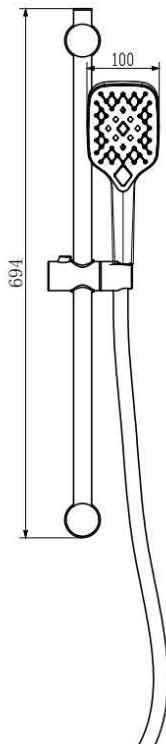

SHO302KCP- Kolt Slide Rail Kit Chrome

BAR CODE: 5055681461263

COLOUR: CHROME

WEIGHT:

NET 0.77 kg

GROSS 1.09 kg

BOX SIZE 690X160X90