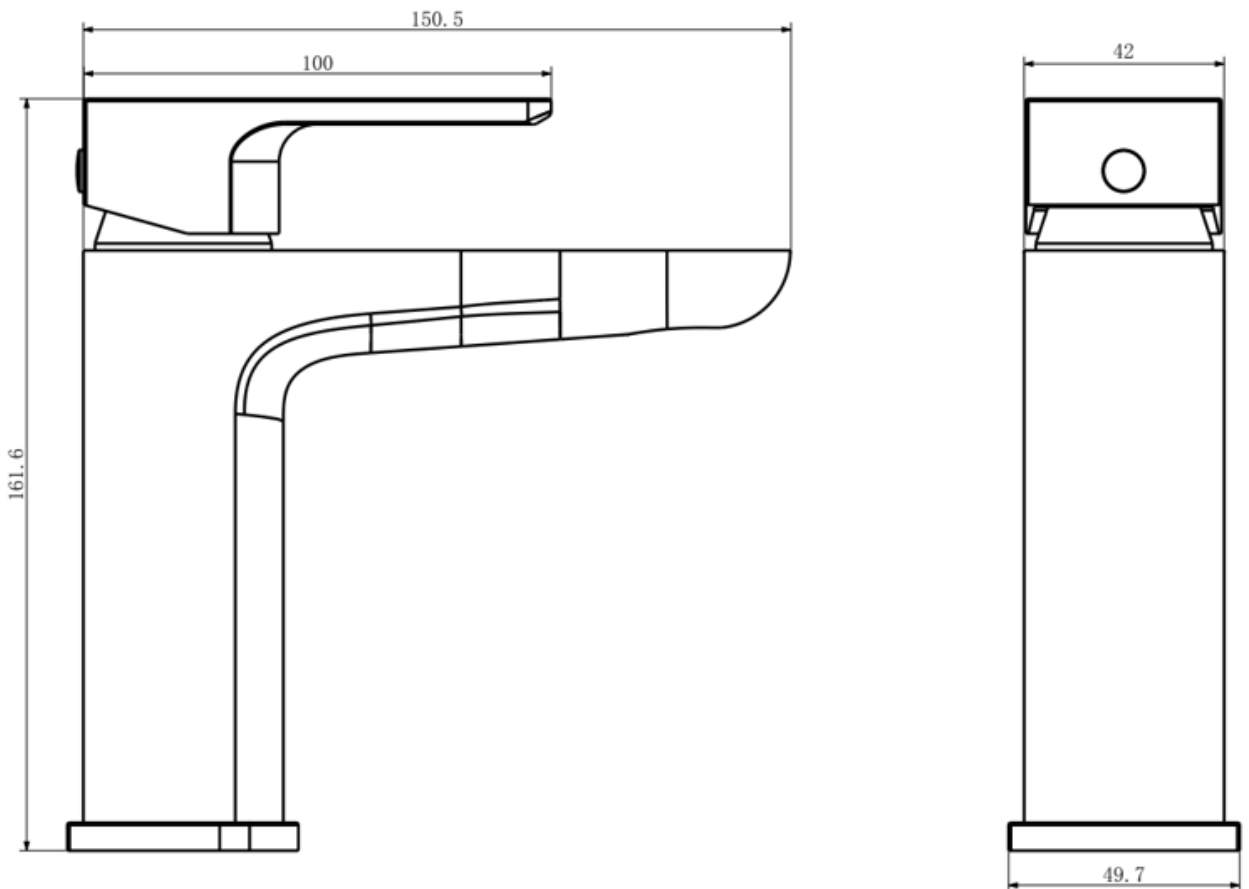

Kolt

Mono Basin Mixer Matt Black TAP310KBL

3/4" BSP connections

Ceramic disc cartridge

Suitable for low water pressure systems

Technical drawing

BOX SIZE 175X159X77