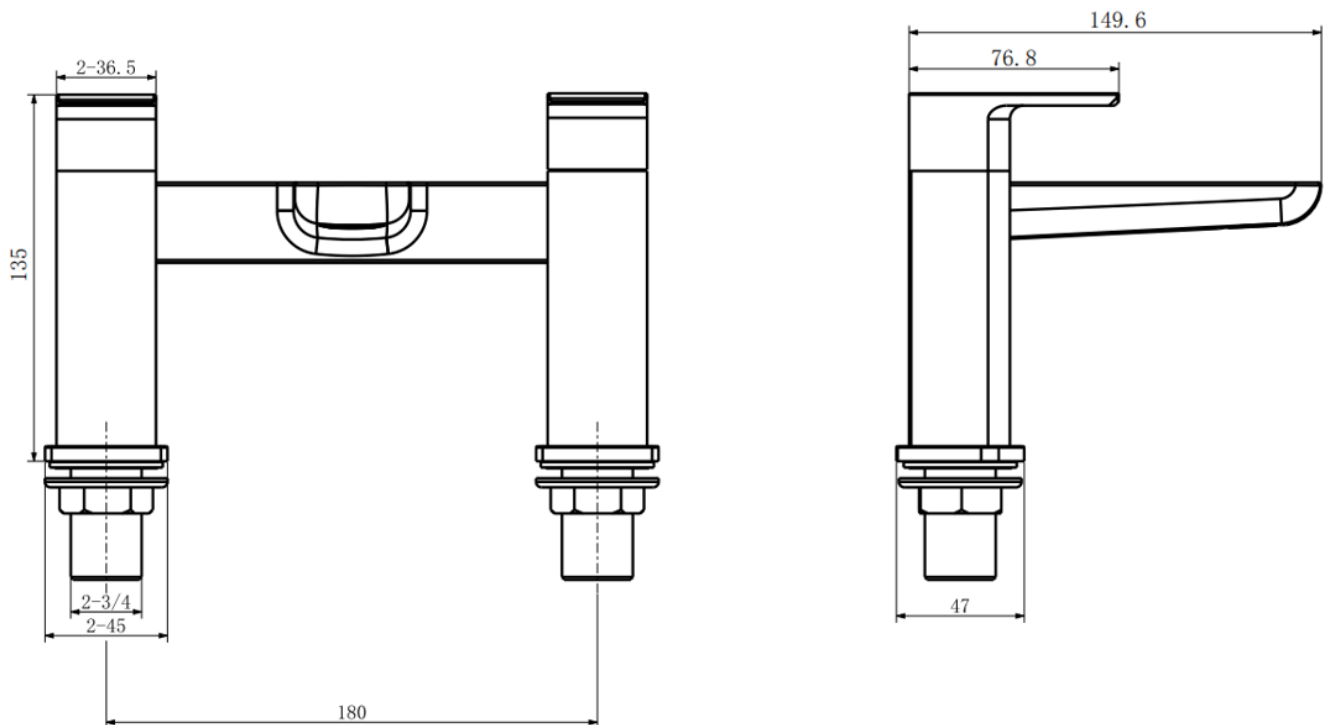

Kolt

Bath Filler Chrome TAP304KCP

3/4" BSP connections

Ceramic disc cartridge

Suitable for low water pressure systems

Technical drawing

BOX SIZE [240X160X187](#)