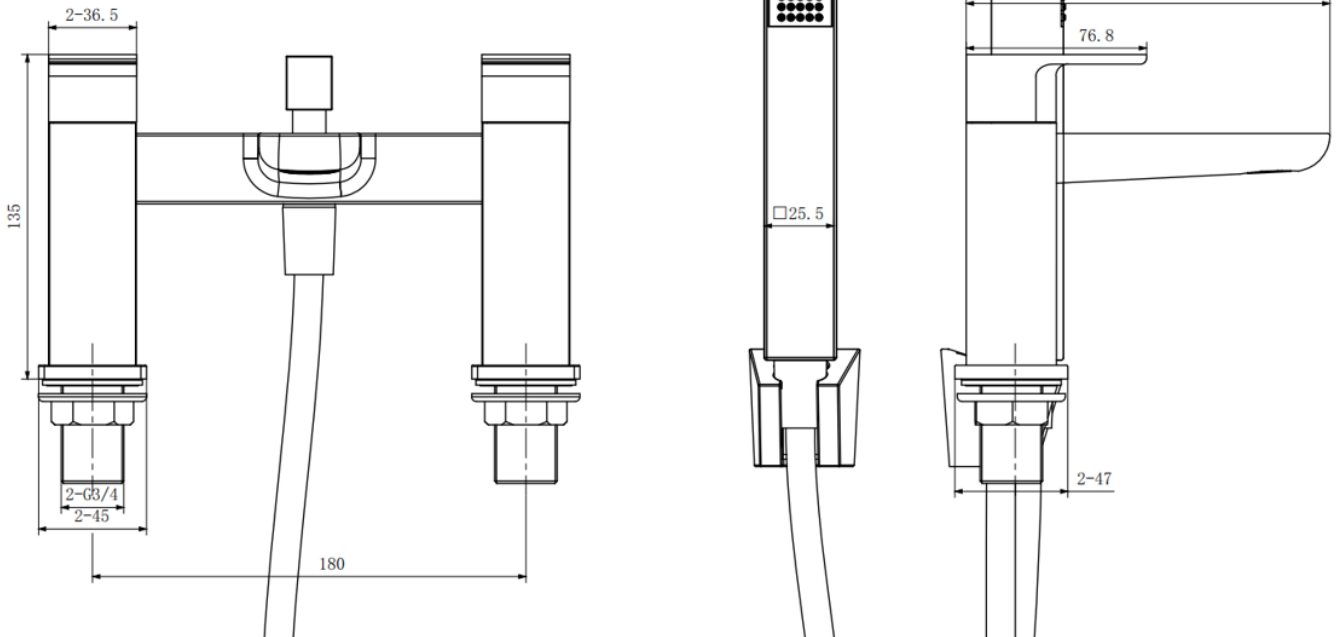

Kolt

Bath Shower Mixer Chrome TAP305KCP

3/4" BSP connections

Ceramic disc cartridge

Suitable for low water pressure systems

Technical drawing

BOX SIZE 240X160X187