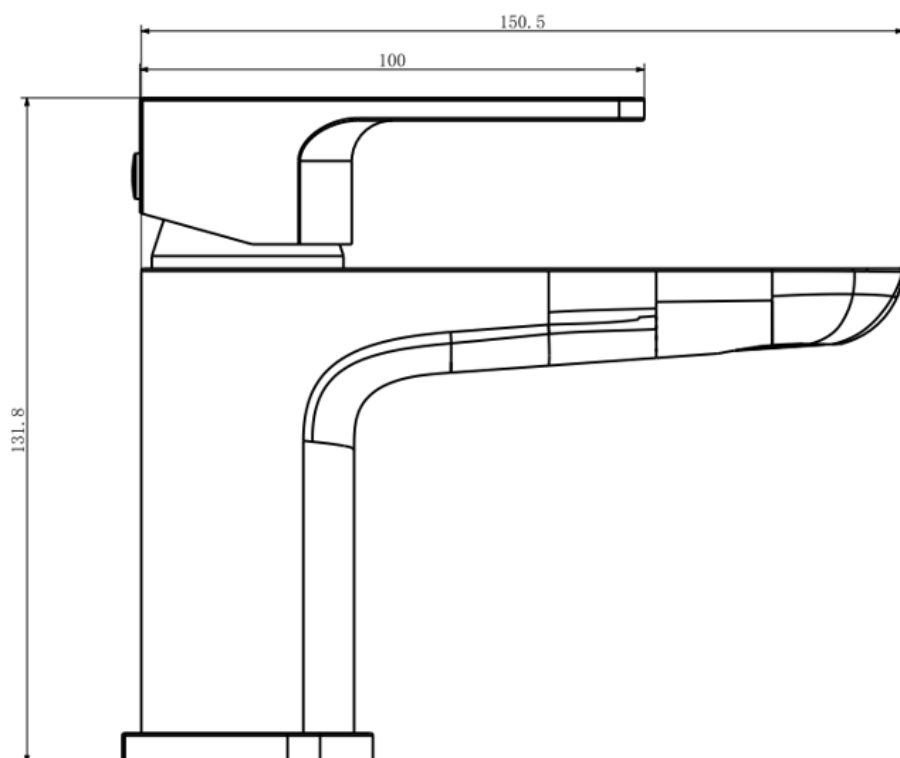

## Mini Mono Basin Mixer TAP302KCP

1/2" BSP flexi hoses

Ceramic disc cartridge

Suitable for low water pressure systems

### Technical drawing

0 . 2 bar	0 . 5 bar	1 bar	2 bar	3 bar
4.5 L	8.1L	12 L	17.3L	21 L

BOX SIZE [175X159X77](#)