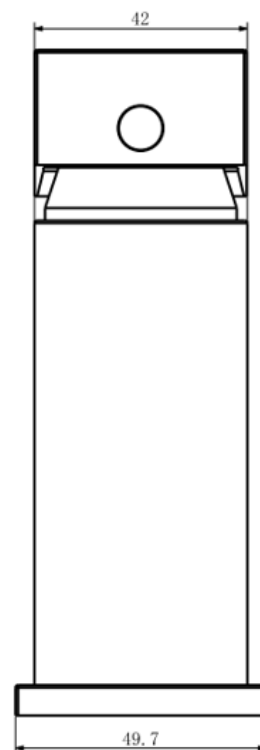

## Mini Mono Basin Mixer TAP302KCP

1/2" BSP flexi hoses

Ceramic disc cartridge

Suitable for low water pressure systems

### Technical drawing

0 . 2 bar	0 . 5 bar	1 bar	2 bar	3 bar
4.5 L	8.1L	12 L	17.3L	21 L

BOX SIZE [175X159X77](#)