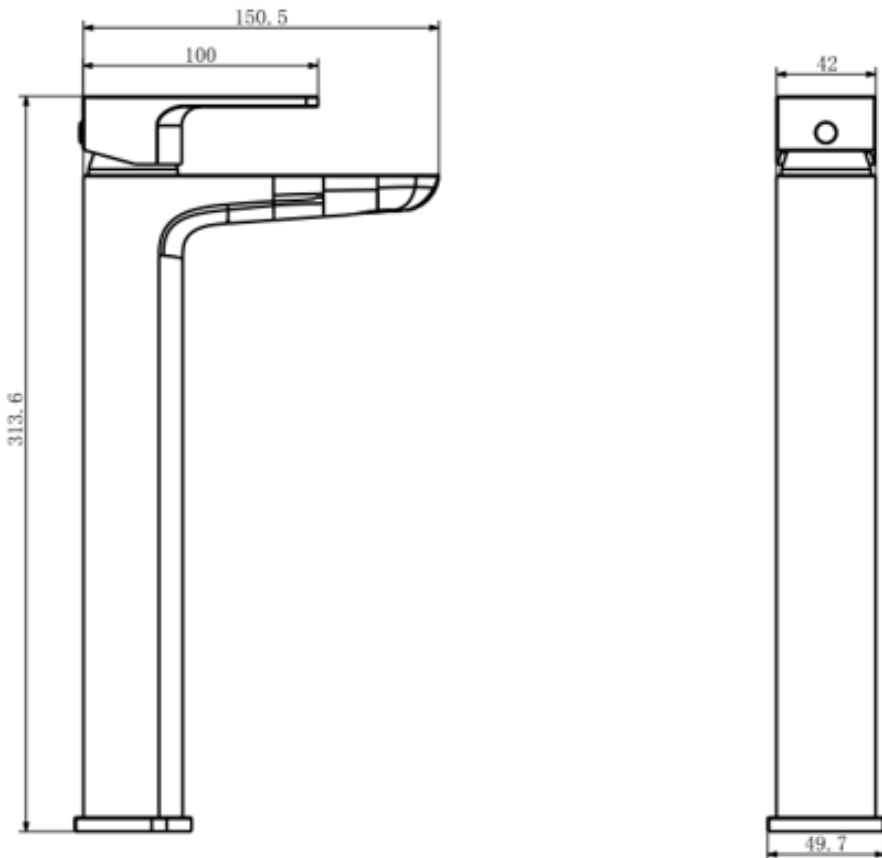

## Hi-Rise Mono Basin Mixer Chrome TAP301KCP

3/4" BSP connections

Ceramic disc cartridge

Suitable for low water pressure systems

Technical drawing

BOX SIZE 351X148X60