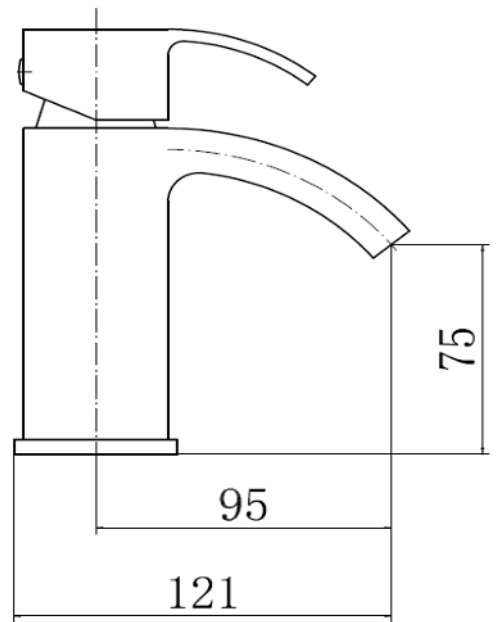

## Mono Basin Mixer TAP130ST

Supplied with Click Waste

1/2" BSP flexi hoses

Suitable for low water pressure systems

Ceramic disc cartridge

Quarter turn operation for ease of use.

### Technical drawing

**Flow Rate: L.P**

0.2bar	0.5bar	1bar	2bar	3bar
4	7.1	10.6	15.4	19

**BOX SIZE 220 x 150 x 90 mm**