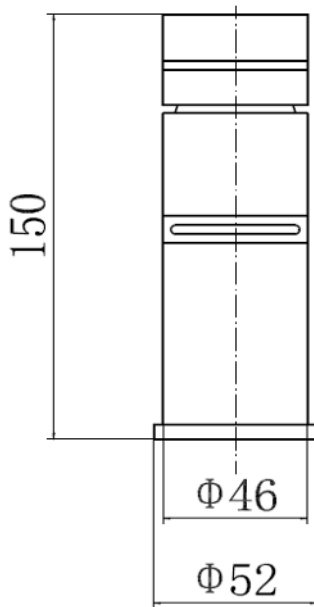

## Mono Basin Mixer TAP130ST

Supplied with Click Waste

1/2" BSP flexi hoses

Suitable for low water pressure systems

Ceramic disc cartridge

Quarter turn operation for ease of use.

### Technical drawing

**Flow Rate: L.P**

0.2bar	0.5bar	1bar	2bar	3bar
4	7.1	10.6	15.4	19

**BOX SIZE 220 x 150 x 90 mm**