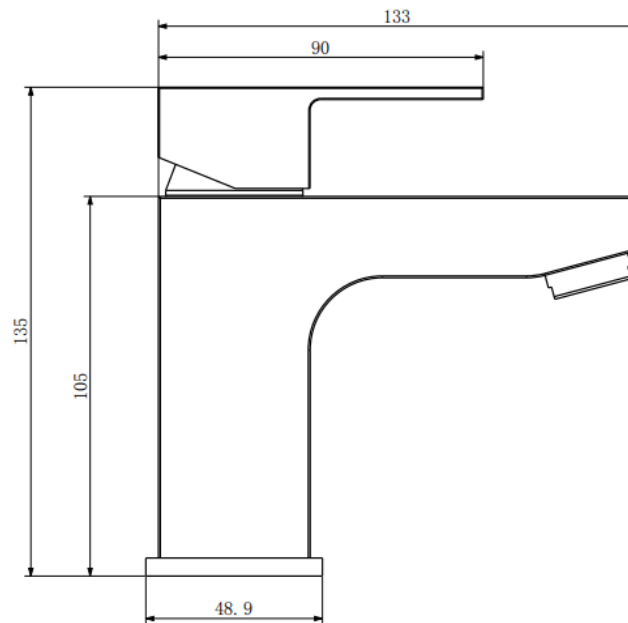

**TAP060EMJ- ELEMENT MONO BASIN MIXER**

BAR CODE: 5055681449773

COLOUR: CHROME

WEIGHT:

NET 0.86 kg (tap only)

GROSS 1.47 kg

STANDARDS: BS EN 200

NOTES: SUPPLIED WITH CLICK WASTE  
1/2" BSP FLEXI HOSES  
CERAMIC DISC CARTRIDGE TECHNOLOGY

Flow Rate: L.P

0.2bar	0.5bar	1bar	2bar	3bar
6L/min	8.3L/min	11L/min	15.6L/min	19L/min

**BOX SIZE 220 x 146 x 90 mm**

IMAGE

DRG