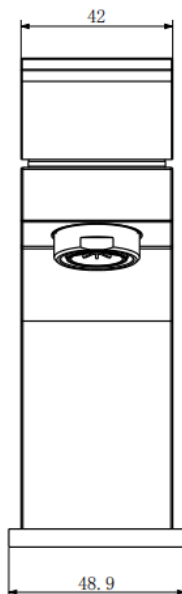

**TAP060EMJ- ELEMENT MONO BASIN MIXER**

BAR CODE: 5055681449773

COLOUR: CHROME

WEIGHT:

NET 0.86 kg (tap only)

GROSS 1.47 kg

STANDARDS: BS EN 200

NOTES: SUPPLIED WITH CLICK WASTE  
1/2" BSP FLEXI HOSES  
CERAMIC DISC CARTRIDGE TECHNOLOGY

Flow Rate: L.P

0.2bar	0.5bar	1bar	2bar	3bar
6L/min	8.3L/min	11L/min	15.6L/min	19L/min

**BOX SIZE 220 x 146 x 90 mm**

IMAGE

DRG