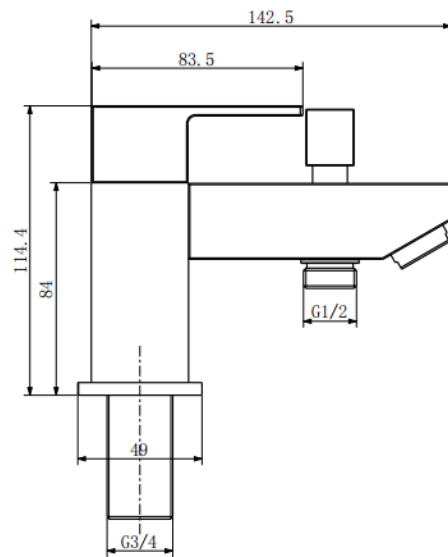

TAP061EMJ- ELEMENT BATH SHOWER MIXER

BAR CODE: 5055681449780

COLOUR: CHROME

WEIGHT:

NET 2.17 kg (tap only)

GROSS 2.87 kg

STANDARDS: BS EN 200

**NOTES: SHOWER HOSE AND HAND SET
3/4" BSP CONNECTIONS
CERAMIC DISC TECHNOLOGY
WALL BRACKET**

Flow Rate:

0.2bar	0.5bar	1bar	2bar	3bar
7.3L/min	10L/min	13.5L/min	18.9L/min	22.9L/min

BOX SIZE 250 x 155 x 173 mm