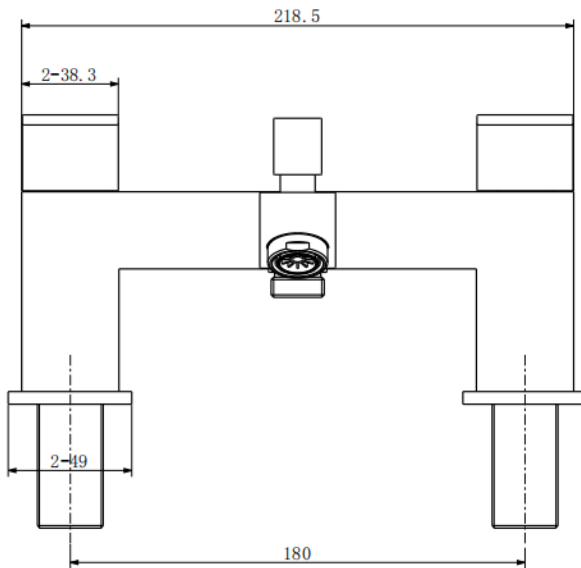

TAP061EMJ- ELEMENT BATH SHOWER MIXER

BAR CODE: 5055681449780

COLOUR: CHROME

WEIGHT:

NET 2.17 kg (tap only)

GROSS 2.87 kg

STANDARDS: BS EN 200

**NOTES: SHOWER HOSE AND HAND SET
3/4" BSP CONNECTIONS
CERAMIC DISC TECHNOLOGY
WALL BRACKET**

Flow Rate:

0.2bar	0.5bar	1bar	2bar	3bar
7.3L/min	10L/min	13.5L/min	18.9L/min	22.9L/min

BOX SIZE 250 x 155 x 173 mm