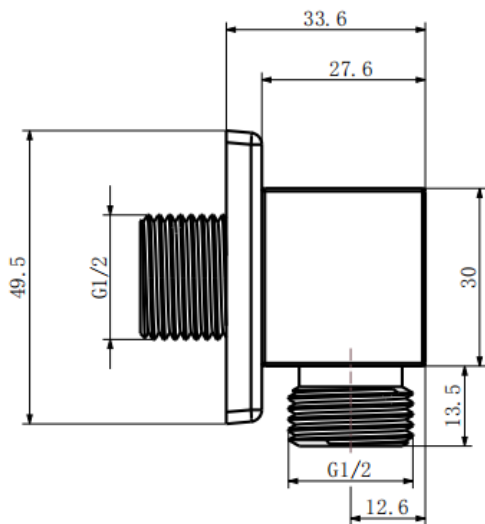

SHO089NS- Nero Square Outlet Elbow Matt Black**BAR CODE:5055681437916****COLOUR: MATT BLACK****WEIGHT:****NET 0.21 kg****GROSS 0.24 kg****BOX SIZE 130X70X55**