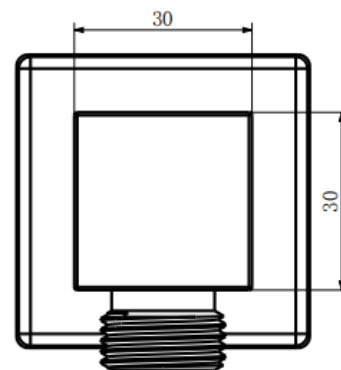

SHO089NS- Nero Square Outlet Elbow Matt Black**BAR CODE:5055681437916****COLOUR: MATT BLACK****WEIGHT:****NET 0.21 kg****GROSS 0.24 kg****BOX SIZE 130X70X55**