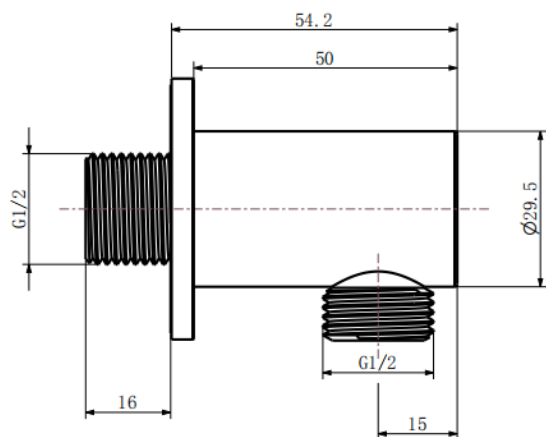

SHO088NR- Nero Round Outlet Elbow Matt Black

BAR CODE: 5055681437909

COLOUR: MATT BLACK

WEIGHT:

NET 0.21 kg

GROSS 0.24 kg

BOX SIZE 130X70X55