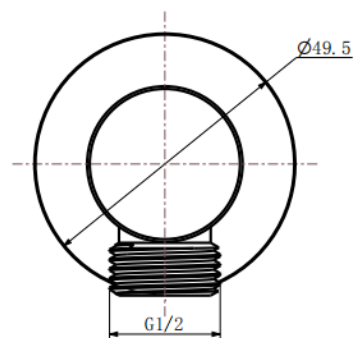

SHO088NR- Nero Round Outlet Elbow Matt Black

BAR CODE: 5055681437909

COLOUR: MATT BLACK

WEIGHT:

NET 0.21 kg

GROSS 0.24 kg

BOX SIZE 130X70X55